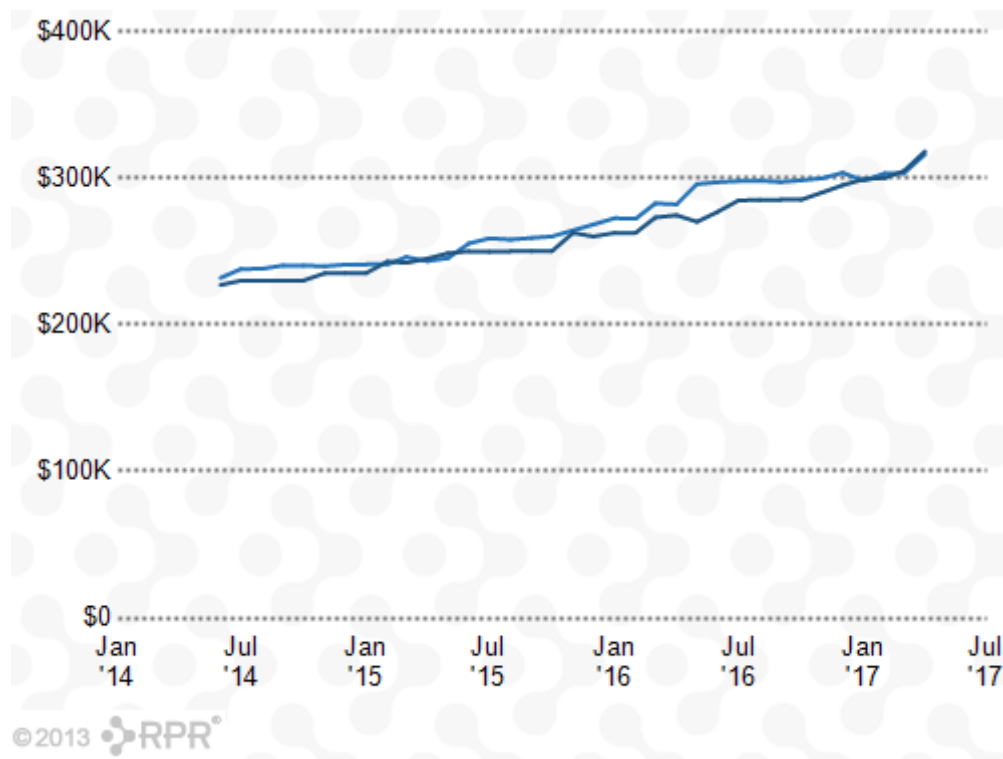

Neighborhood Median Days On Market

Neighborhood 12 Month Change In Median Days On Market Chart

Neighborhood 12 Month Change In Sales Volume Chart

Median Sales Price Vs Sales Volume

Median Estimated Value Vs Median Listing Price