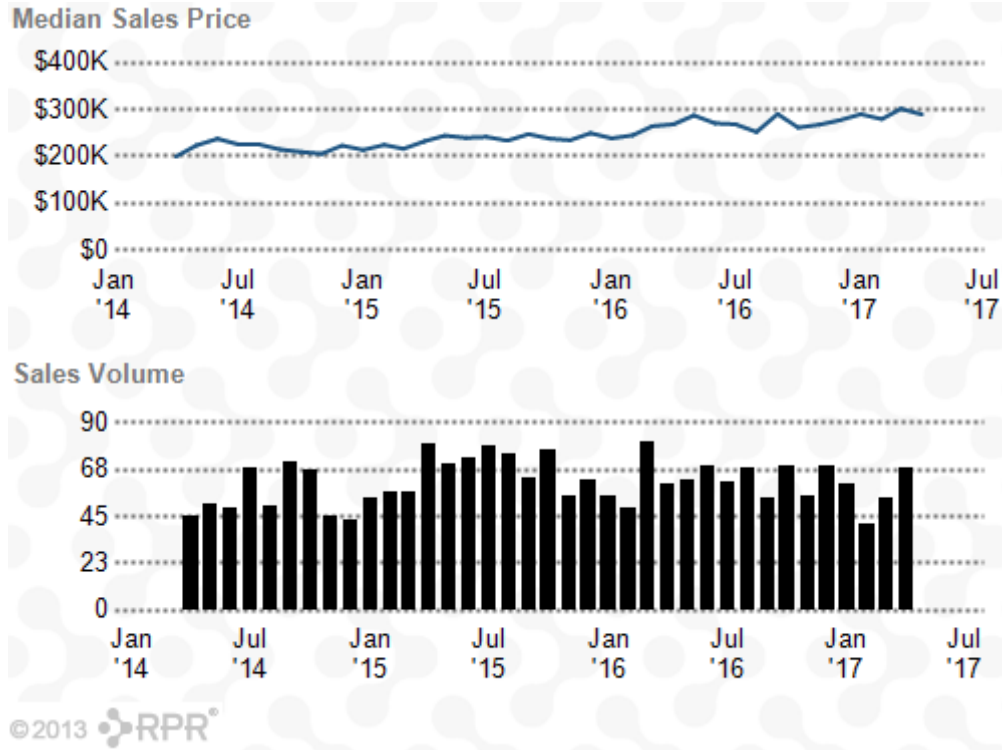

Neighborhood Median Days On Market

Neighborhood 12 Month Change In Median Days On Market Chart

Neighborhood 12 Month Change In Sales Volume Chart

Median Sales Price Vs Sales Volume

Median Estimated Value Vs Median Listing Price