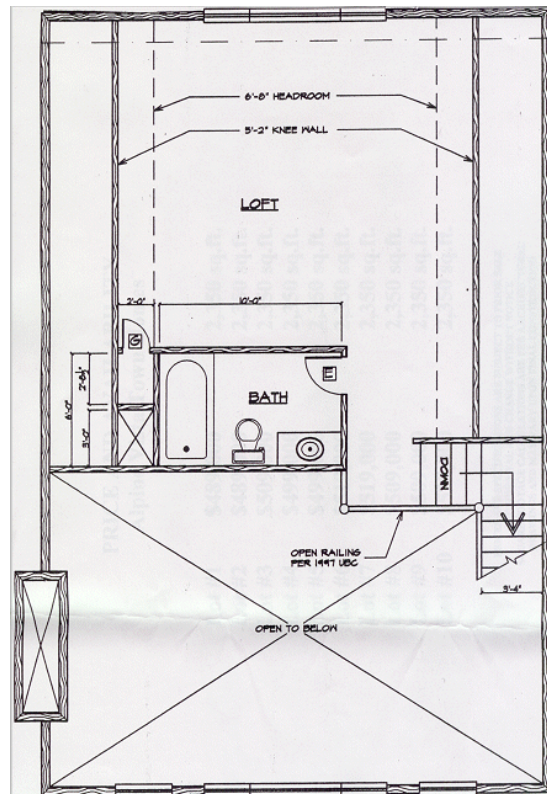

ALPINE VISTA TOWNHOMES

Steamboat

Sotheby's
INTERNATIONAL REALTY

steamboatsir.com | Main 970.879.8100 | Mountain 970.879.7800 | Downtown 970.870.8885

This information is believed to be accurate but is not guaranteed, and is subject to change.