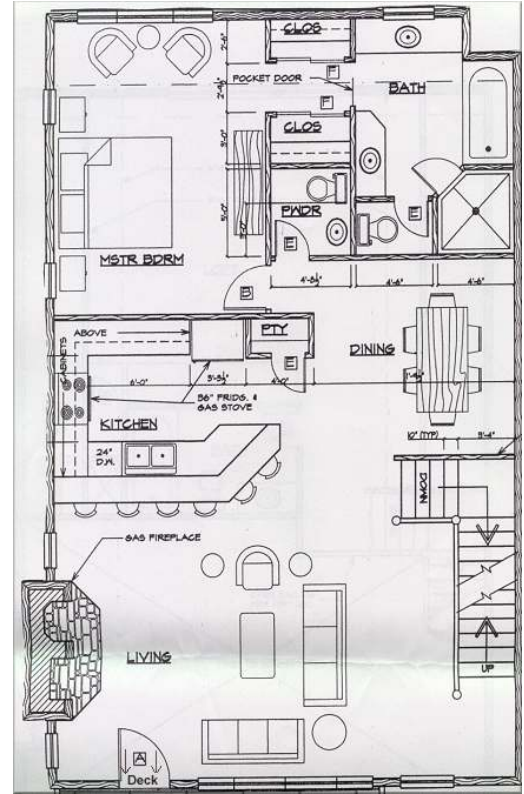

ALPINE VISTA TOWNHOMES

Steamboat

Sotheby's
INTERNATIONAL REALTY

steamboatsir.com | Main 970.879.8100 | Mountain 970.879.7800 | Downtown 970.870.8885

This information is believed to be accurate but is not guaranteed, and is subject to change.