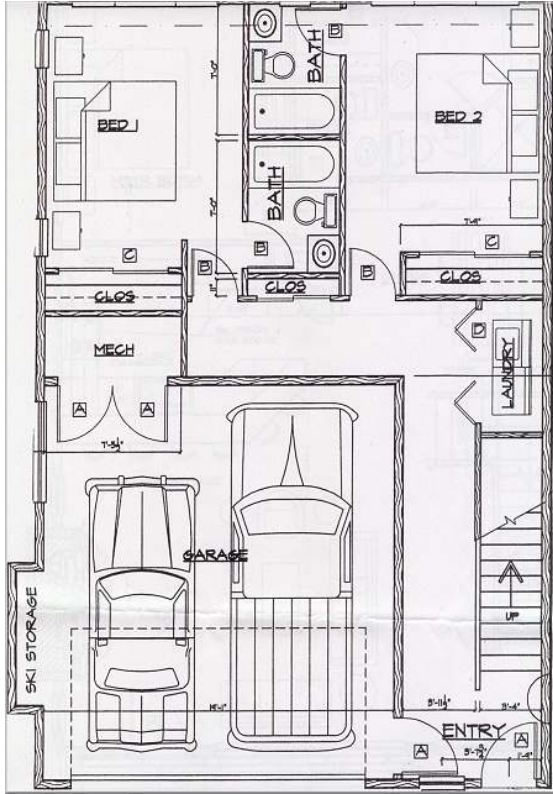

ALPINE VISTA TOWNHOMES

Steamboat

Sotheby's
INTERNATIONAL REALTY

steamboatsir.com | Main 970.879.8100 | Mountain 970.879.7800 | Downtown 970.870.8885

This information is believed to be accurate but is not guaranteed, and is subject to change.