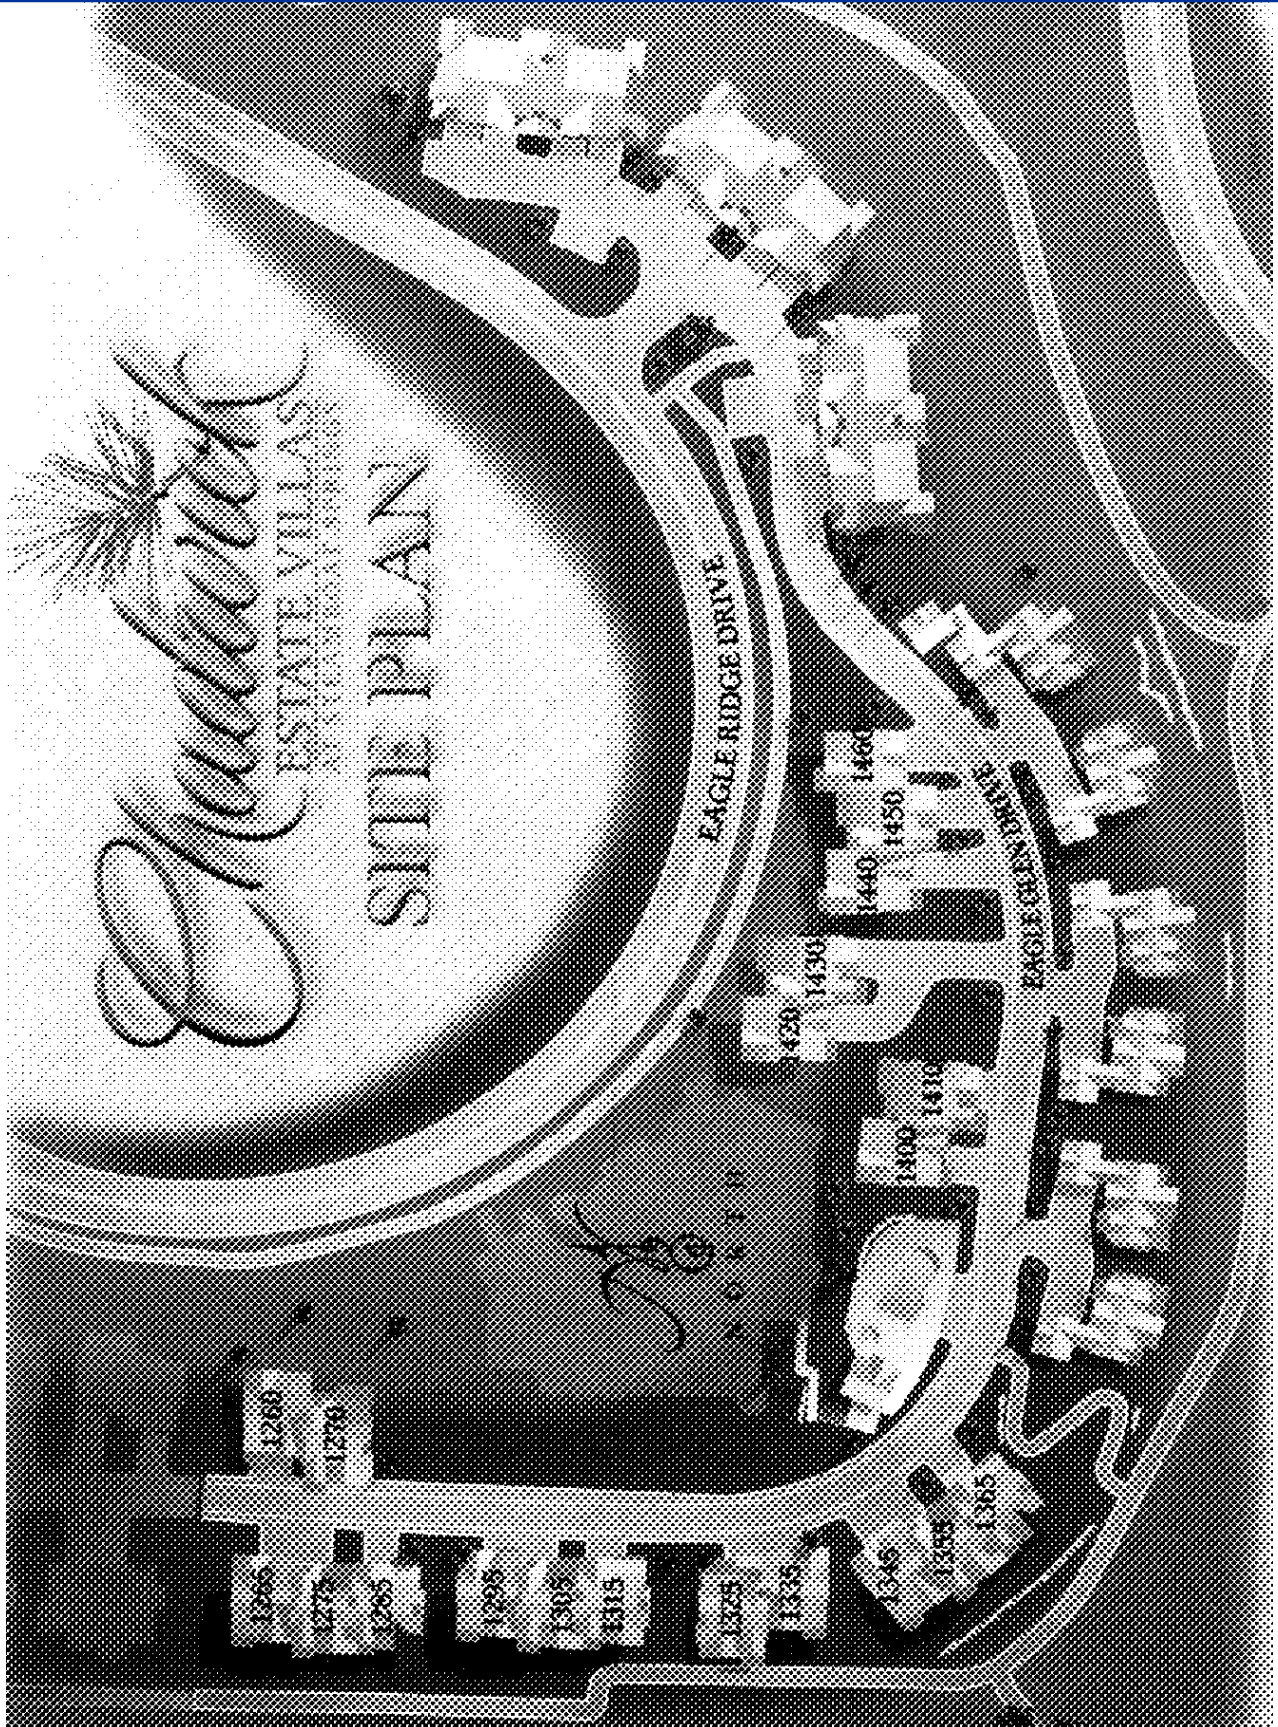

CHADWICK PLACE

STEAMBOATCONDOS.COM

This information is believed to be accurate but is not guaranteed, and is subject to change.