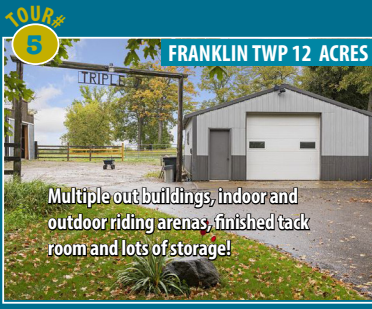

SPRING 2018 • SUNDAY APRIL 22nd • 12-4PM

Tour des Farms™

A multi-broker tour featuring some of the most beautiful equestrian acreage properties for sale in the West Metro

TOUR# 1
MEDINA 16 ACRES
 Custom Crafted Estate!
 Picturesque Privacy!
 3400 Leewood Drive • \$5,500,000
 MLS# 4847309
 Two huge garages • Pool & Cabana
 Steve Rod & Katherine "Kitty" Onan
 Edina Realty/Coldwell Banker Burnet
 612-386-4393 / 612-242-7046

TOUR# 5
FRANKLIN TWP 12 ACRES
 Multiple outbuildings, indoor and
 outdoor riding arenas, finished tack
 room and lots of storage!
 4628 65th Street SE • \$649,000
 MLS# 4877467
 Sprawling acreage • Multiple pastures
 Mary Cavanaugh • Edina Realty
 612-363-2235

TOUR# 7
MAYER 30 ACRES
SOLD
 Spacious Farm Home
 Peaceful Living
 16820 County Road 122 • \$495,000
 MLS# 4912512
 Great Storage Income • 9 Buildings
 Dave Feerhusen • RE/MAX Advantage Plus
 952-250-1400

TOUR# 9
MINNETRISTA 16+ ACRES
 Trifecta - Land! Location! Turnkey!
 New Barn • Gorgeous Acreage
 7650 Halstead Drive • \$899,000
 MLS# 4884479
 Updated Home • Heated Shop
 Tony Sarenpa
 Keller Williams Premier Lake Minnetonka
 612-805-6890