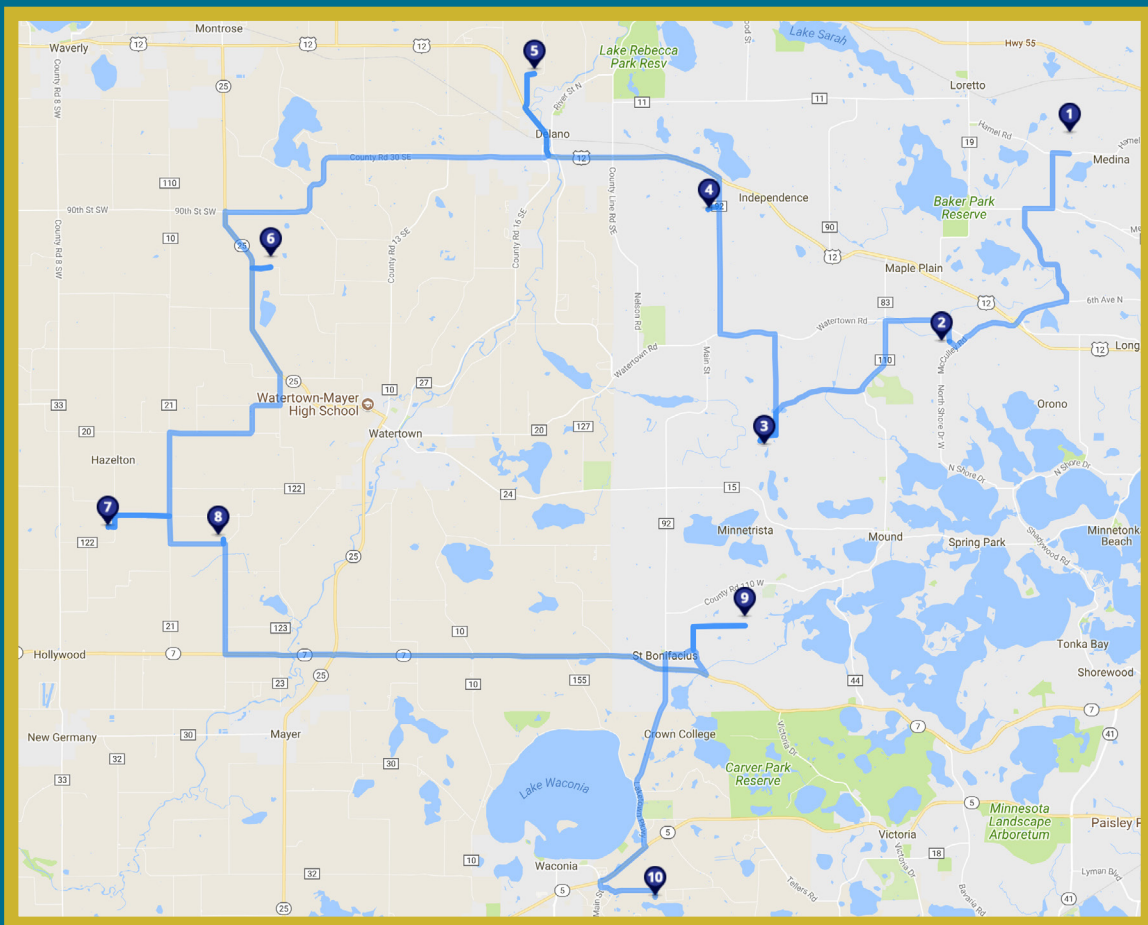

TOUR# 9
MINNETRISTA 16+ ACRES
Trifecta - Land! Location! Turnkey!
New Barn • Gorgeous Acreage
7650 Halstead Drive • $899,000
MLS# 4884479
Updated Home • Heated Shop
Tony Sarenpa
Keller Williams Premier Lake Minnetonka
612-805-6890

EQUAL HOUSING OPPORTUNITY

FOR MORE PROPERTY INFO AND DIRECTIONS VISIT: tourdesfarms.com