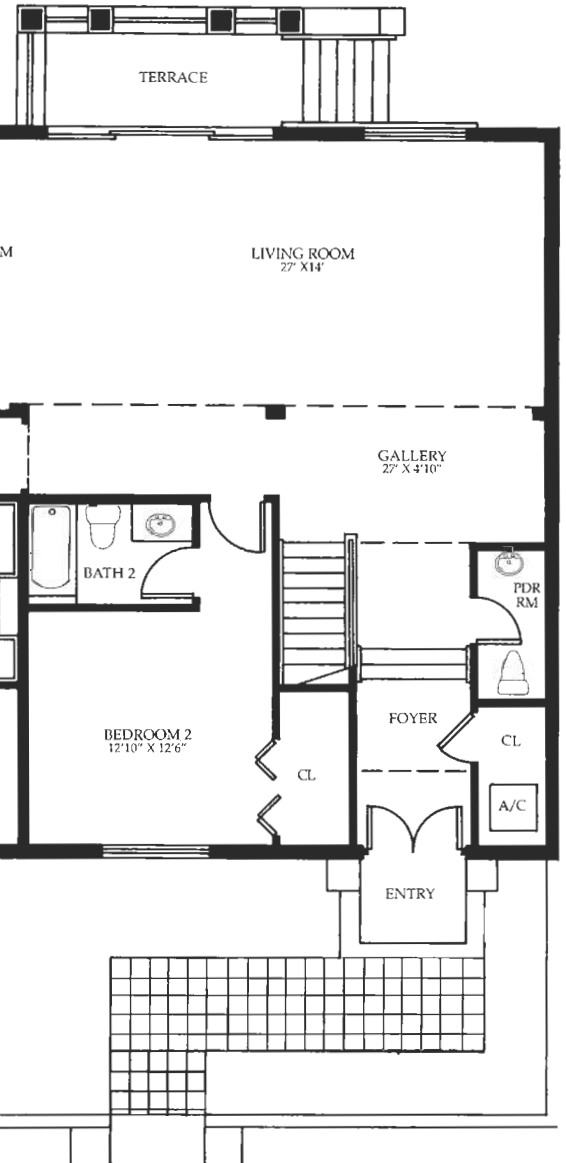

MAIN LEVEL

(786) 853-4374

DEERING BAY'S RESIDENT REALTOR