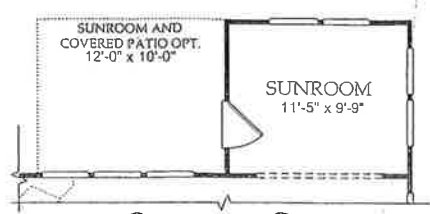

2-4 Bedrooms • 2-3 Full Baths
1,730 Square Feet

ABBEEVILLE | CLASSIC SERIES

Owner's Bath
Opt. # 1

Owner's Bath
Opt. # 2

Bedroom Opt.
@ Flex

Sunroom Opt.

Opt. Unfinished Storage
@ Attic Area

Opt. Unfinished Storage
@ Attic Area - First Floor
(Requires 4' Garage Ext.)

Study Opt. @ Flex

Opt. Loft @ Attic Area -
First Floor

Opt. Loft @ Attic Area

4' GARAGE EXT. OPT.