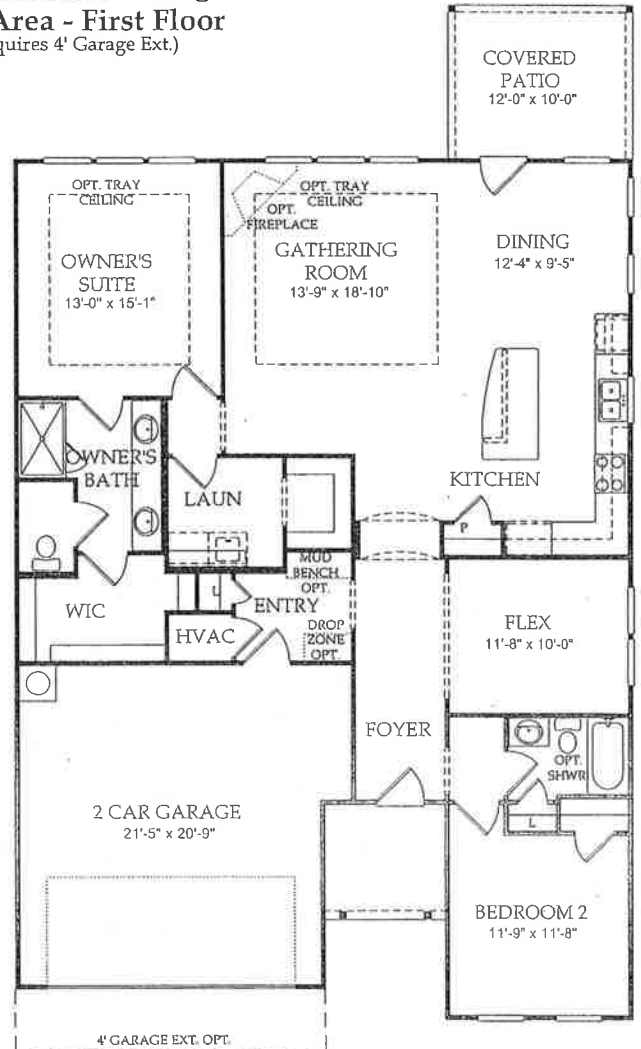

2-4 Bedrooms • 2-3 Full Baths
1,730 Square Feet

ABBEEVILLE | CLASSIC SERIES

Owner's Bath
Opt. # 1

Owner's Bath
Opt. # 2

Bedroom Opt.
@ Flex

Sunroom Opt.

Opt. Unfinished Storage
@ Attic Area

Opt. Unfinished Storage
@ Attic Area - First Floor
(Requires 4' Garage Ext.)

Study Opt. @ Flex

Opt. Loft @ Attic Area -
First Floor

Opt. Loft @ Attic Area

4' GARAGE EXT. OPT.