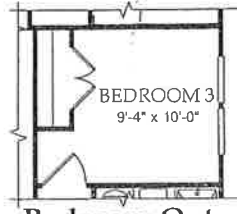

2-4 Bedrooms • 2-3 Full Baths
1,730 Square Feet

ABBEEVILLE | CLASSIC SERIES

Owner's Bath
Opt. # 1

Owner's Bath
Opt. # 2

Bedroom Opt.
@ Flex

Sunroom Opt.

Opt. Unfinished Storage
@ Attic Area

Opt. Unfinished Storage
@ Attic Area - First Floor
(Requires 4' Garage Ext.)

Study Opt. @ Flex

Opt. Loft @ Attic Area -
First Floor

Opt. Loft @ Attic Area

4' GARAGE EXT. OPT.