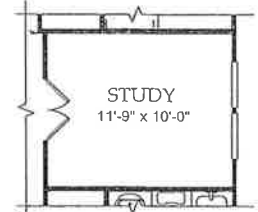

2-4 Bedrooms • 2-3 Full Baths
1,730 Square Feet

ABBEEVILLE | CLASSIC SERIES

Owner's Bath
Opt. # 1

Owner's Bath
Opt. # 2

Bedroom Opt.
@ Flex

Sunroom Opt.

Opt. Unfinished Storage
@ Attic Area

Opt. Unfinished Storage
@ Attic Area - First Floor
(Requires 4' Garage Ext.)

Study Opt. @ Flex

Opt. Loft @ Attic Area -
First Floor

Opt. Loft @ Attic Area

4' GARAGE EXT. OPT.