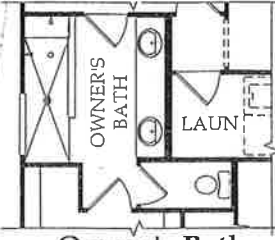

2-4 Bedrooms • 2-3 Full Baths
1,730 Square Feet

ABBEEVILLE | CLASSIC SERIES

Owner's Bath
Opt. # 1

Owner's Bath
Opt. # 2

Bedroom Opt.
@ Flex

Sunroom Opt.

Opt. Unfinished Storage
@ Attic Area

Opt. Unfinished Storage
@ Attic Area - First Floor
(Requires 4' Garage Ext.)

Study Opt. @ Flex

Opt. Loft @ Attic Area -
First Floor

Opt. Loft @ Attic Area

4' GARAGE EXT. OPT.