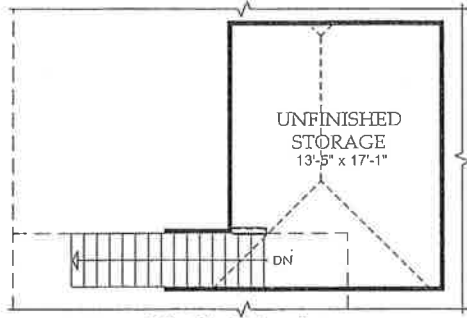

2-4 Bedrooms • 2-3 Full Baths
1,730 Square Feet

ABBEEVILLE | CLASSIC SERIES

Owner's Bath
Opt. # 1

Owner's Bath
Opt. # 2

Bedroom Opt.
@ Flex

Sunroom Opt.

Opt. Unfinished Storage
@ Attic Area

Opt. Unfinished Storage
@ Attic Area - First Floor
(Requires 4' Garage Ext.)

Study Opt. @ Flex

Opt. Loft @ Attic Area -
First Floor

Opt. Loft @ Attic Area

4' GARAGE EXT. OPT.