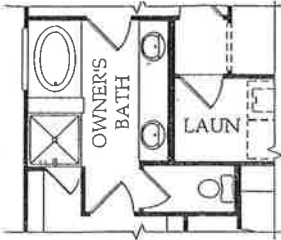

2-4 Bedrooms • 2-3 Full Baths
1,730 Square Feet

ABBEEVILLE | CLASSIC SERIES

Owner's Bath
Opt. # 1

Owner's Bath
Opt. # 2

Bedroom Opt.
@ Flex

Sunroom Opt.

Opt. Unfinished Storage
@ Attic Area

Opt. Unfinished Storage
@ Attic Area - First Floor
(Requires 4' Garage Ext.)

Study Opt. @ Flex

Opt. Loft @ Attic Area -
First Floor

Opt. Loft @ Attic Area

4' GARAGE EXT. OPT.