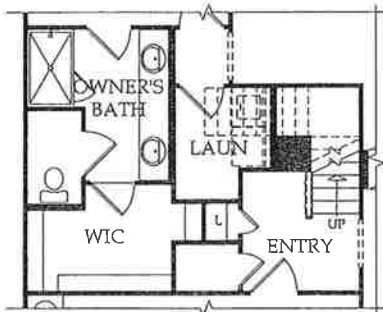

2-4 Bedrooms • 2-3 Full Baths
1,730 Square Feet

ABBEEVILLE | CLASSIC SERIES

Owner's Bath
Opt. # 1

Owner's Bath
Opt. # 2

Bedroom Opt.
@ Flex

Sunroom Opt.

Opt. Unfinished Storage
@ Attic Area

Opt. Unfinished Storage
@ Attic Area - First Floor
(Requires 4' Garage Ext.)

Study Opt. @ Flex

Opt. Loft @ Attic Area -
First Floor

Opt. Loft @ Attic Area

4' GARAGE EXT. OPT.