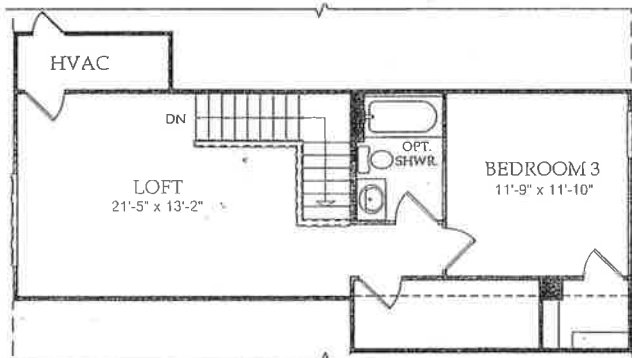

2-4 Bedrooms • 2-3 Full Baths
1,730 Square Feet

ABBEEVILLE | CLASSIC SERIES

Owner's Bath
Opt. # 1

Owner's Bath
Opt. # 2

Bedroom Opt.
@ Flex

Sunroom Opt.

Opt. Unfinished Storage
@ Attic Area

Opt. Unfinished Storage
@ Attic Area - First Floor
(Requires 4' Garage Ext.)

Study Opt. @ Flex

Opt. Loft @ Attic Area -
First Floor

Opt. Loft @ Attic Area

4' GARAGE EXT. OPT.