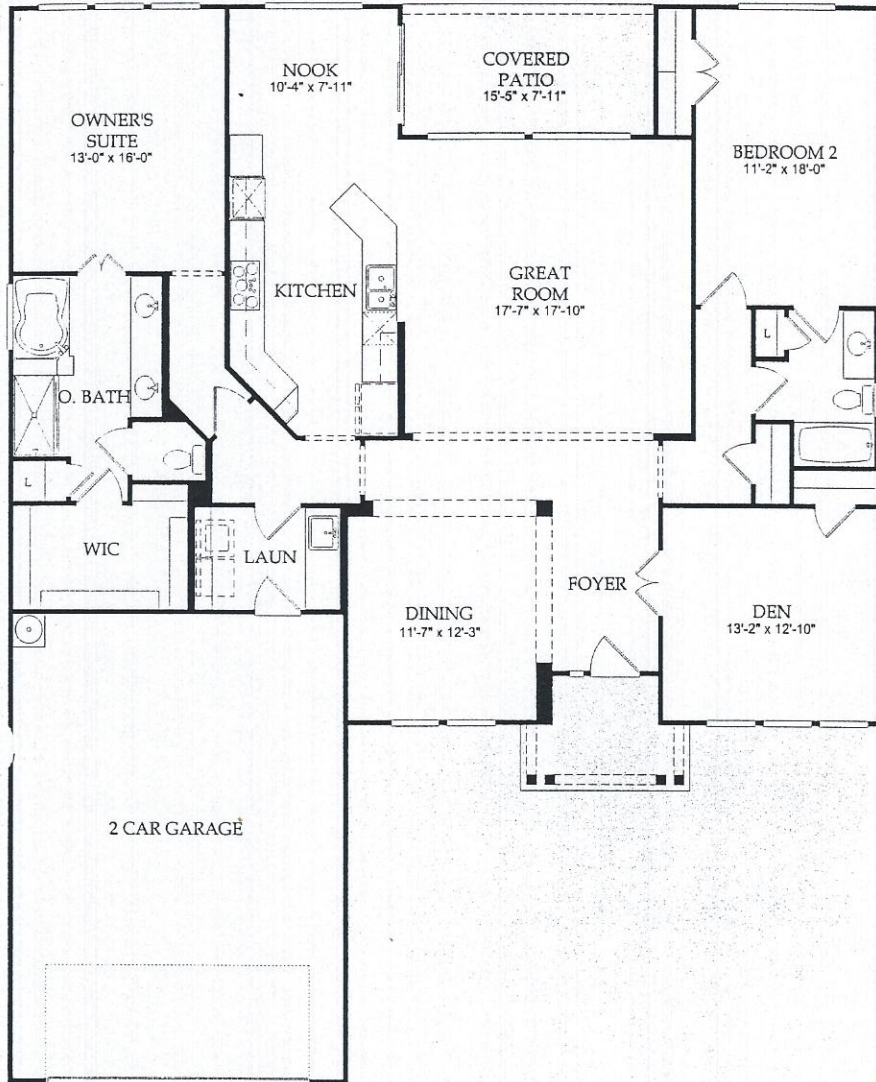

Bluffton Cottage

Approximate Square Feet: 2,109

A

B

C

D

Due to normal construction tolerances, square footages may vary from those shown on floorplans. Floorplan illustrations are artists' conceptions and are not intended to show specific detailing. Model representations and options subject to change without notice.