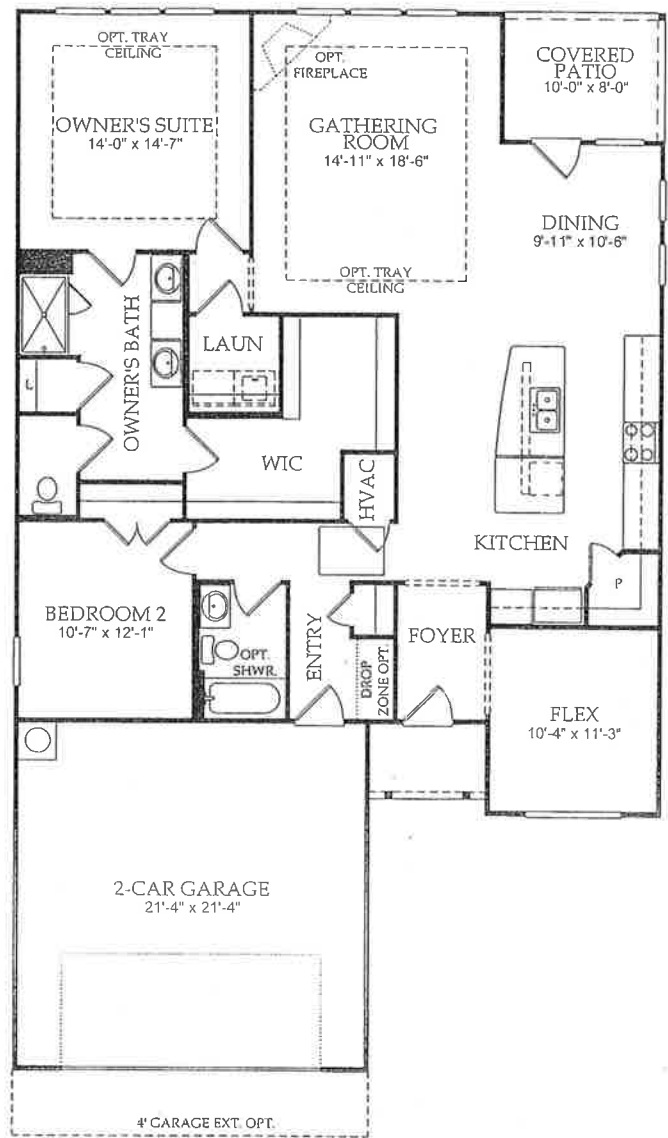

2-3 Bedrooms • 2-3 Full Baths  
1,828 Square Feet

# CASTLE ROCK | CLASSIC SERIES

Loft Opt. @  
Second Floor

Loft Opt. @  
First Floor

Kitchen Opt.

Cabinets @  
Kitchen Opt.

Opt. Unfinished  
Storage @  
Attic Area

Owner's Bath  
Opt. # 1

Attic Storage  
Opt. @ First Floor

Owner's Bath  
Opt. # 2

Sunroom Opt.

Study Opt. @ Flex

Mud Bench Opt.