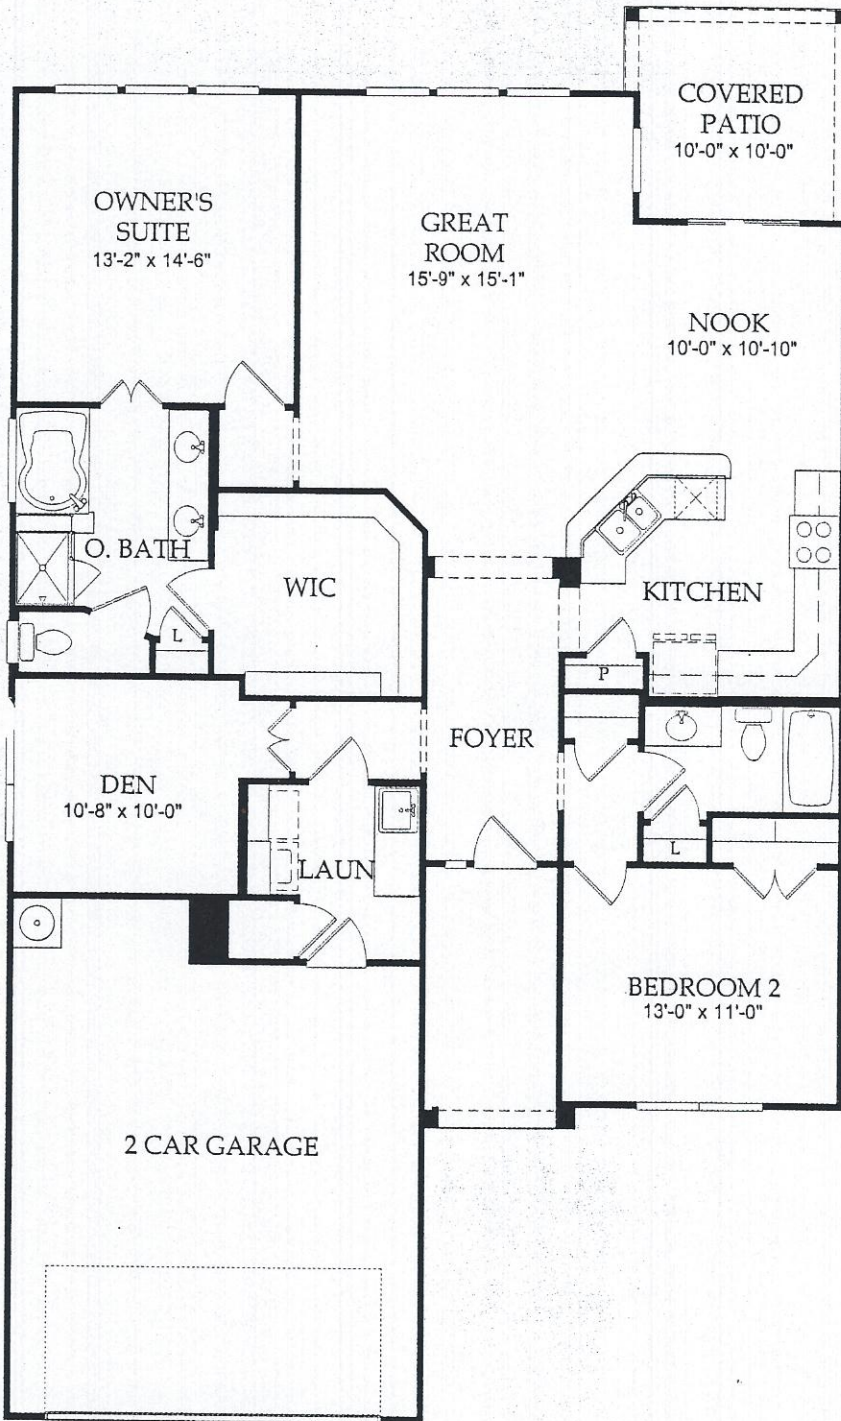

Copper Ridge

Approximate Square Feet: 1,629

A

B

C

D

Due to normal construction tolerances, square footages may vary from those shown on floorplans. Floorplan illustrations are artists' conceptions and are not intended to show specific detailing. Model representations and options subject to change without notice. We constantly improve our plans. Please ask your Sales Associate for our latest updates. A3592P0036.1000-7/02/09