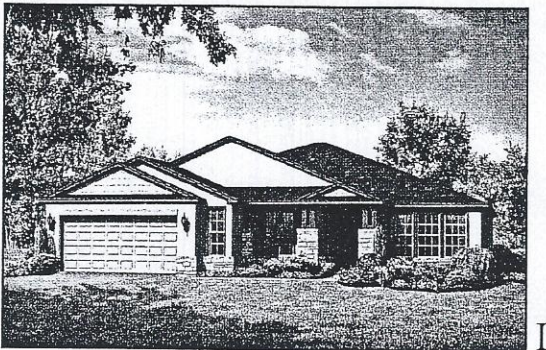

Cumberland Hall

Approximate Square Feet: 2,452

A

B

C

D

Due to normal construction tolerances, square footages may vary from those shown on floorplans. Floorplan illustrations are artists' conceptions and are not intended to show specific detailing. Model representations and options subject to change without notice.