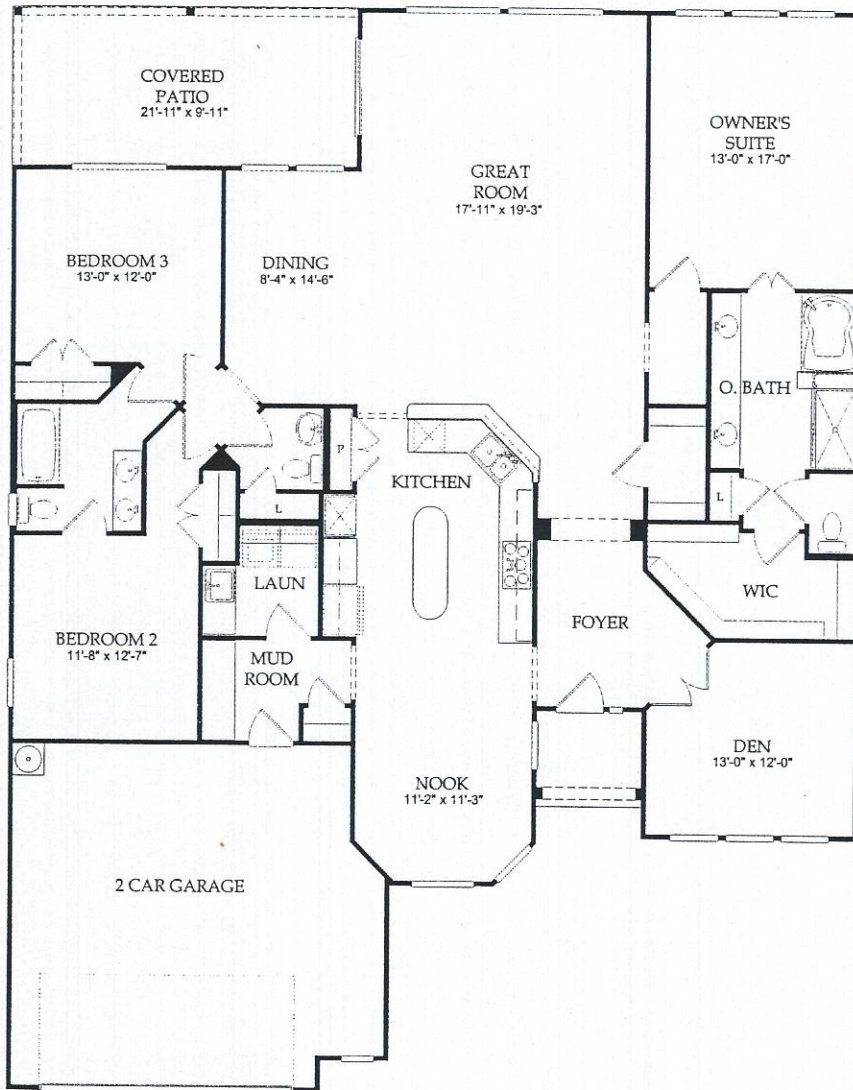

Cumberland Hall

Approximate Square Feet: 2,452

A

B

C

D

Due to normal construction tolerances, square footages may vary from those shown on floorplans. Floorplan illustrations are artists' conceptions and are not intended to show specific detailing. Model representations and options subject to change without notice.