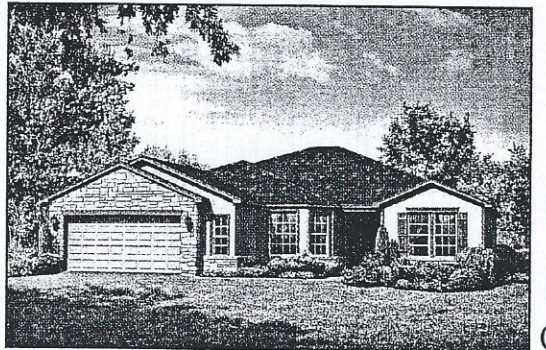

Cumberland Hall

Approximate Square Feet: 2,452

A

B

C

D

Due to normal construction tolerances, square footages may vary from those shown on floorplans. Floorplan illustrations are artists' conceptions and are not intended to show specific detailing. Model representations and options subject to change without notice.