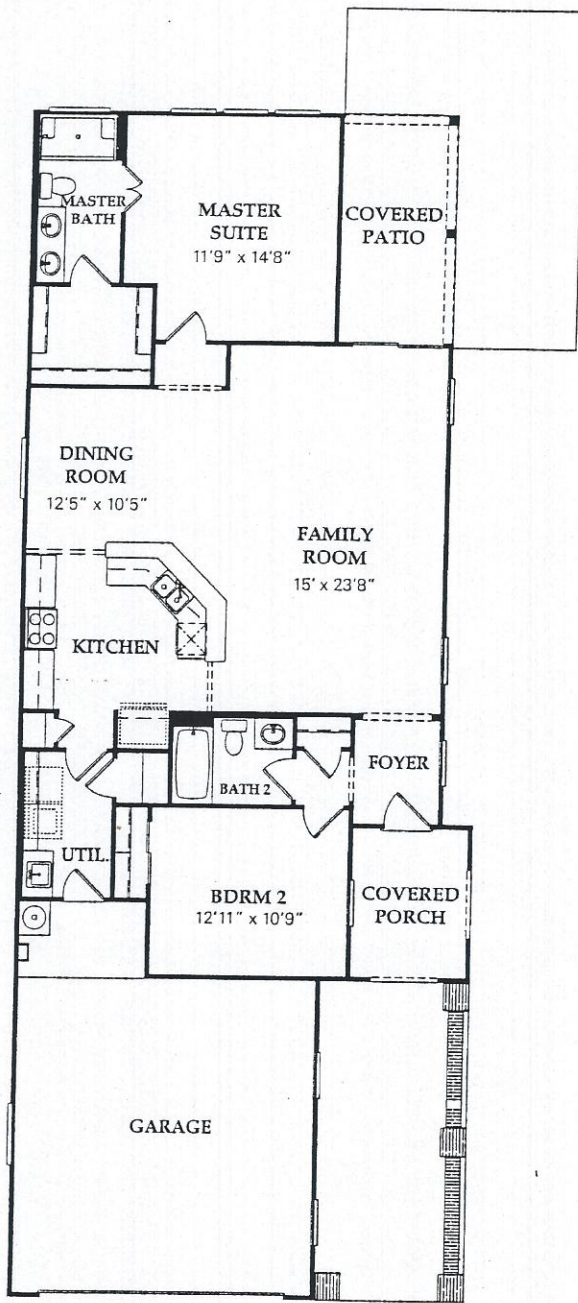

COURTYARD SERIES: THE LLANO

A

B

C

D

Approximate livable area: 1,377 sq. ft.