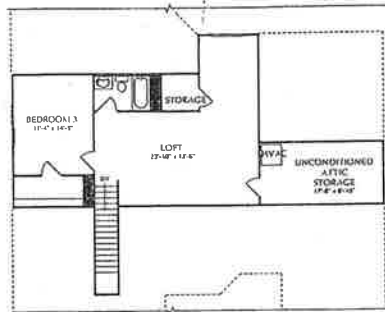

2-4 Bedrooms • 2-3 Full Baths
2,499 Square Feet

NAPA VALLEY | ESTATE SERIES

Opt. Unfinished Storage @ Attic Area - First Floor

Opt. Loft @ Attic Area First Floor

Opt. Loft @ Attic Area

Opt. Golf Cart Garage

Opt. Unfinished Storage @ Attic Area

Bedroom ILO Study

Fireplace @ Hearth Room Opt.

Owner's Bath Opt. #1

Owner's Bath Opt. #2

Sunroom Opt.