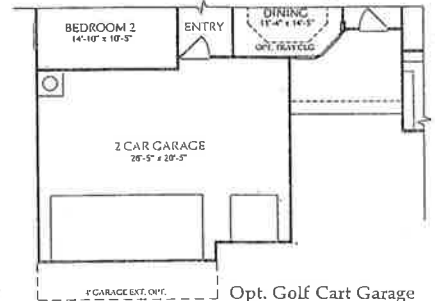

2-4 Bedrooms • 2-3 Full Baths
2,499 Square Feet

NAPA VALLEY | ESTATE SERIES

Opt. Unfinished Storage @ Attic Area - First Floor

Opt. Loft @ Attic Area First Floor

Opt. Loft @ Attic Area

Opt. Golf Cart Garage

Opt. Unfinished Storage @ Attic Area

Bedroom ILO Study

Fireplace @ Hearth Room Opt.

Owner's Bath Opt. #1

Owner's Bath Opt. #2

Sunroom Opt.