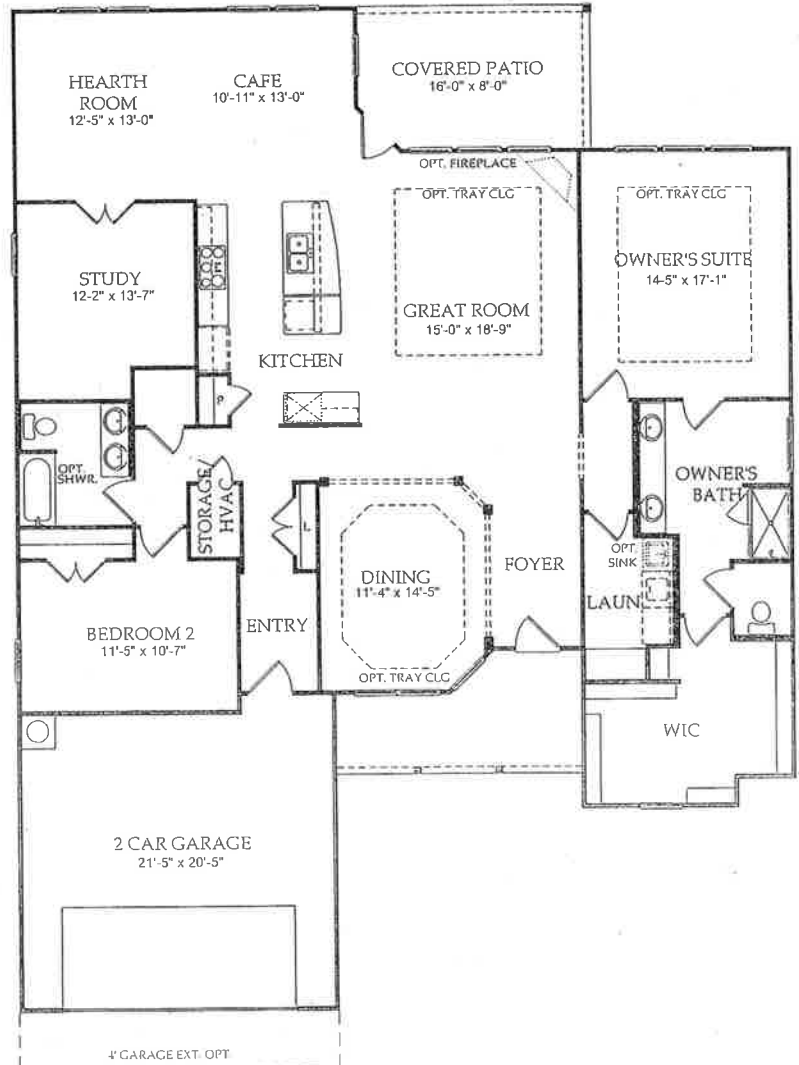

2-4 Bedrooms • 2-3 Full Baths
2,499 Square Feet

NAPA VALLEY | ESTATE SERIES

Opt. Unfinished Storage @ Attic Area - First Floor

Opt. Loft @ Attic Area First Floor

Opt. Loft @ Attic Area

Opt. Golf Cart Garage

Opt. Unfinished Storage @ Attic Area

Bedroom ILO Study

Fireplace @ Hearth Room Opt.

Owner's Bath Opt. #1

Owner's Bath Opt. #2

Sunroom Opt.