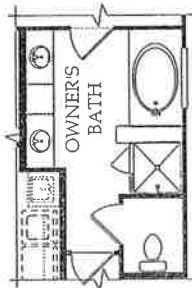

2-4 Bedrooms • 2-3 Full Baths
2,499 Square Feet

NAPA VALLEY | ESTATE SERIES

Opt. Unfinished Storage @ Attic Area - First Floor

Opt. Loft @ Attic Area First Floor

Opt. Loft @ Attic Area

Opt. Golf Cart Garage

Opt. Unfinished Storage @ Attic Area

Bedroom ILO Study

Fireplace @ Hearth Room Opt.

Owner's Bath Opt. #1

Owner's Bath Opt. #2

Sunroom Opt.