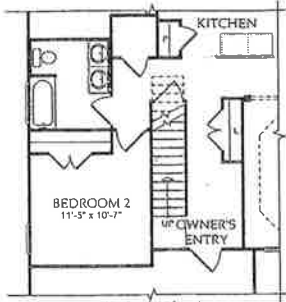

2-4 Bedrooms • 2-3 Full Baths
2,499 Square Feet

NAPA VALLEY | ESTATE SERIES

Opt. Unfinished Storage @ Attic Area - First Floor

Opt. Loft @ Attic Area First Floor

Opt. Loft @ Attic Area

Opt. Golf Cart Garage

Opt. Unfinished Storage @ Attic Area

Bedroom ILO Study

Fireplace @ Hearth Room Opt.

Owner's Bath Opt. #1

Owner's Bath Opt. #2

Sunroom Opt.