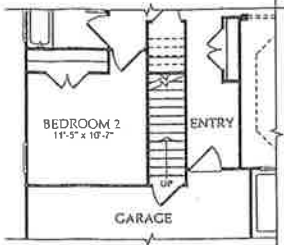

2-4 Bedrooms • 2-3 Full Baths
2,499 Square Feet

NAPA VALLEY | ESTATE SERIES

Opt. Unfinished Storage @ Attic Area - First Floor

Opt. Loft @ Attic Area First Floor

Opt. Loft @ Attic Area

Opt. Golf Cart Garage

Opt. Unfinished Storage @ Attic Area

Bedroom ILO Study

Fireplace @ Hearth Room Opt.

Owner's Bath Opt. #1

Owner's Bath Opt. #2

Sunroom Opt.