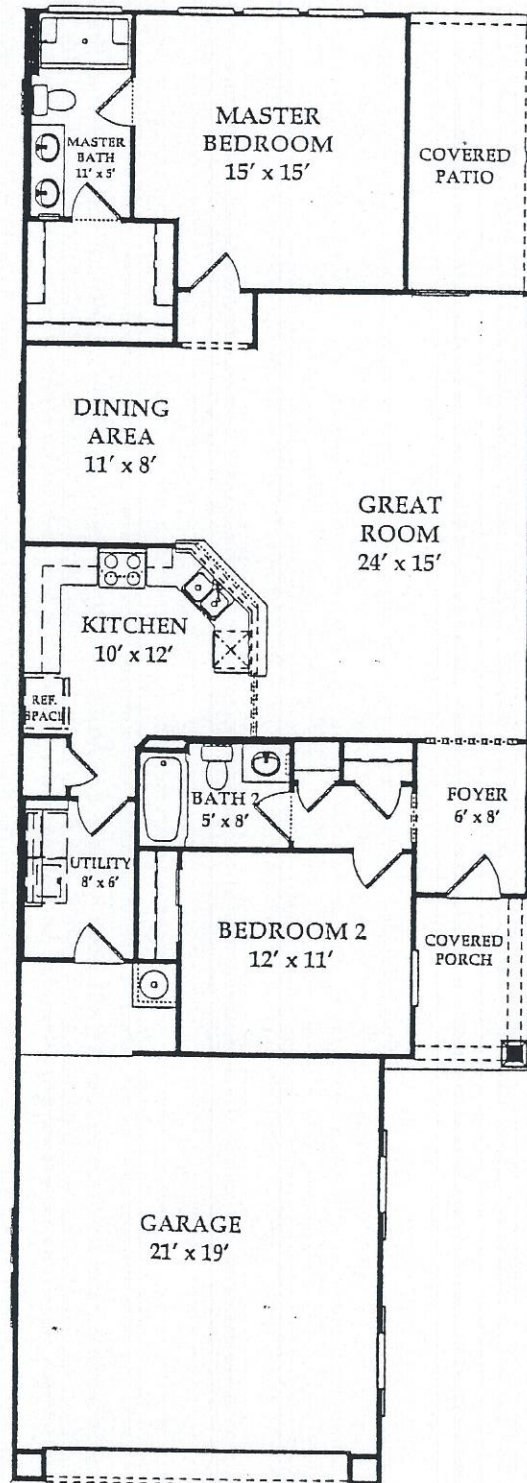

# The Newport 2138AF1

Approximate livable area: 1,383 sq. ft.

Our Cottage homes are duplex configuration. We have shown only one side of the duplex in the floorplan illustration. Due to normal construction tolerances, square footage may vary from those shown on floorplans. Floorplan illustrations are artists'