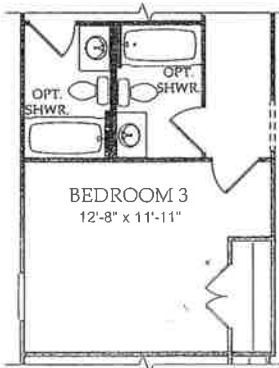

2.4 Bedrooms • 2.5-4 Baths
2,645 Square Feet

SONOMA COVE | ESTATE SERIES

Owner's Bath
Opt. # 1

Owner's Bath
Opt. # 2

Fireplace Opt.

Bedroom / Bath Opt.
@ Hearth Room

Sunroom Opt.

Mud Bench Opt.

Countertop
Opt.