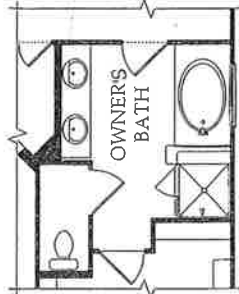

2.4 Bedrooms • 2.5-4 Baths
2,645 Square Feet

SONOMA COVE | ESTATE SERIES

Owner's Bath
Opt. # 1

Owner's Bath
Opt. # 2

Fireplace Opt.

Bedroom / Bath Opt.
@ Hearth Room

Sunroom Opt.

Mud Bench Opt.

Countertop
Opt.