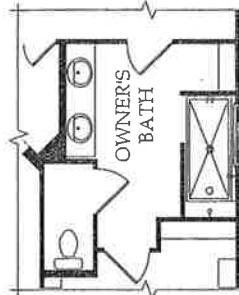

2.4 Bedrooms • 2.5-4 Baths
2,645 Square Feet

SONOMA COVE | ESTATE SERIES

Owner's Bath
Opt. # 1

Owner's Bath
Opt. # 2

Fireplace Opt.

Bedroom / Bath Opt.
@ Hearth Room

Sunroom Opt.

Mud Bench Opt.

Countertop
Opt.