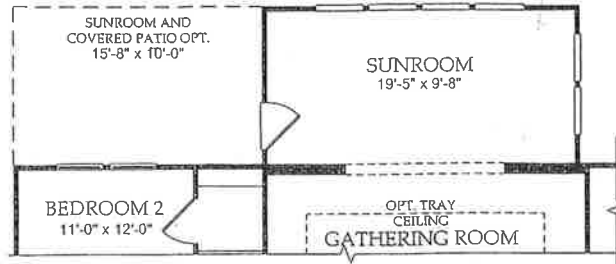

2.4 Bedrooms • 2.5-4 Baths
2,645 Square Feet

SONOMA COVE | ESTATE SERIES

Owner's Bath
Opt. # 1

Owner's Bath
Opt. # 2

Fireplace Opt.

Bedroom / Bath Opt.
@ Hearth Room

Sunroom Opt.

Mud Bench Opt.

Countertop
Opt.