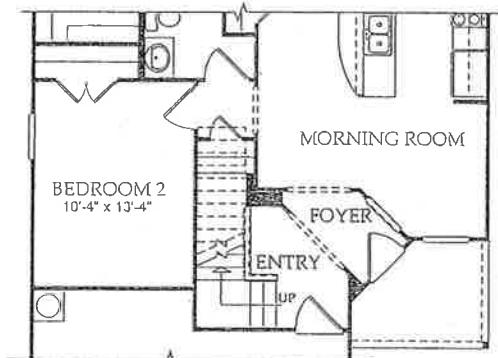

2-3 Bedrooms • 2-3 Full Baths  
1,414 Square Feet

# STEEL CREEK | GARDEN SERIES

Opt. Loft @ Attic Area

Opt. Loft @ Attic Area - First Floor

Owner's Bath  
Opt. # 1

Mud Bench Opt.

Sunroom Opt.