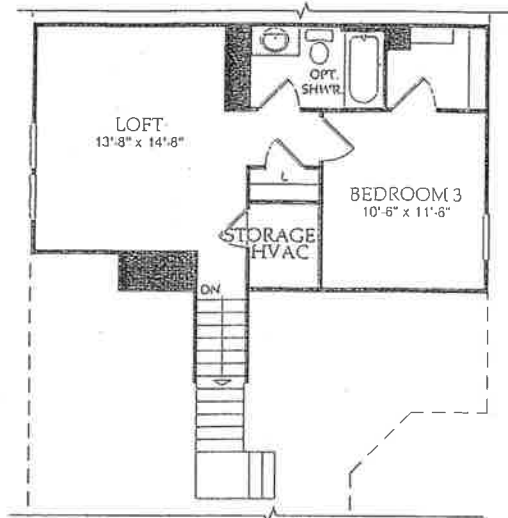

2-3 Bedrooms • 2-3 Full Baths  
1,414 Square Feet

# STEEL CREEK | GARDEN SERIES

Opt. Loft @ Attic Area

Opt. Loft @ Attic Area - First Floor

Owner's Bath  
Opt. # 1

Mud Bench Opt.

Sunroom Opt.