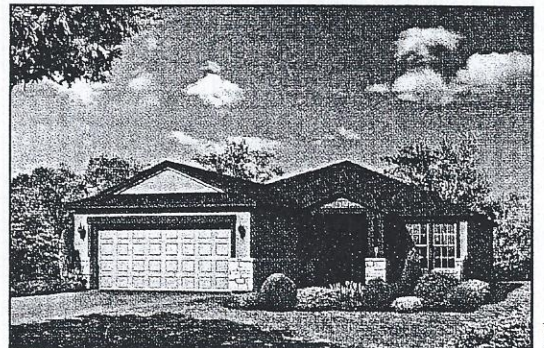

Surrey Crest  
 Approximate Square Feet: 1,702

A

B

C

D

Due to normal construction tolerances, square footages may vary from those shown on floorplans. Floorplan illustrations are artists' conceptions and are not intended to show specific detailing. Model representations and options subject to change without notice. We constantly improve our plans. Please ask your Sales Associate for our latest updates. A3592P0037.0000A-7/02/09