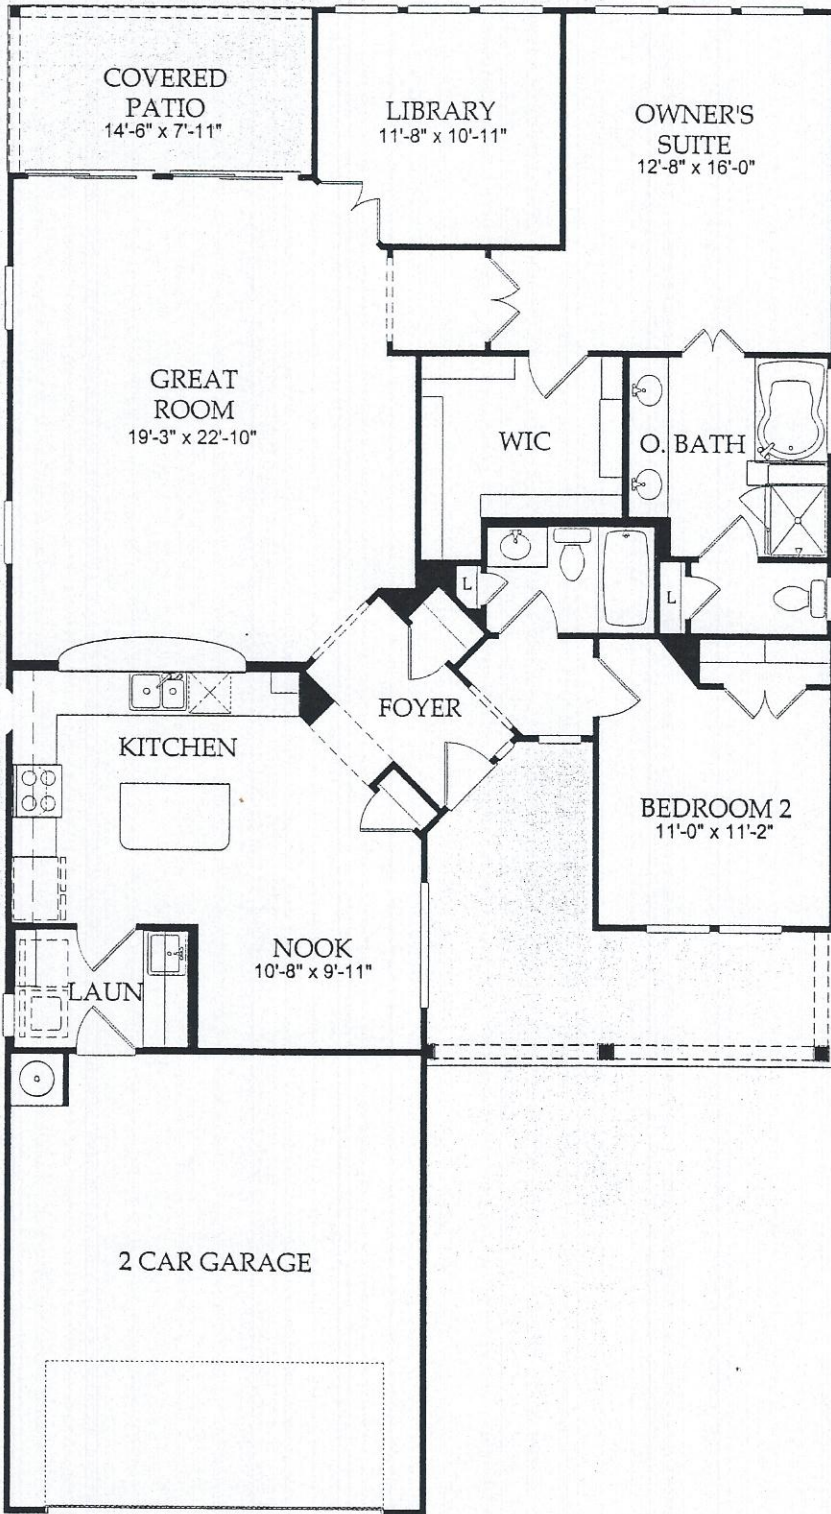

Surrey Crest  
 Approximate Square Feet: 1,702

A

B

C

D

Due to normal construction tolerances, square footages may vary from those shown on floorplans. Floorplan illustrations are artists' conceptions and are not intended to show specific detailing. Model representations and options subject to change without notice. We constantly improve our plans. Please ask your Sales Associate for our latest updates. A3592P0037.0000A-7/02/09