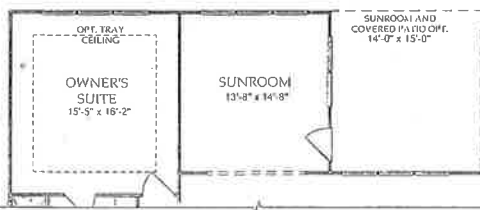

2-4 Bedrooms • 2.5-4 Full Baths
 1 Half Bath • Den • Nook
 2,617 Square Feet

TANGERLY OAK | ESTATE SERIES

Opt. Unfinished Storage @ Attic Area - First Floor

Opt. Unfinished Storage @ Attic Area

Opt. Loft @ Attic Area First Floor

Opt. Loft @ Attic Area

Bedroom / Bath Opt. @ Flex

Study Opt. @ Flex

Mud Bench Opt.

Owner's Bath Opt. # 1

Owner's Bath Opt. # 2

Sunroom Opt.