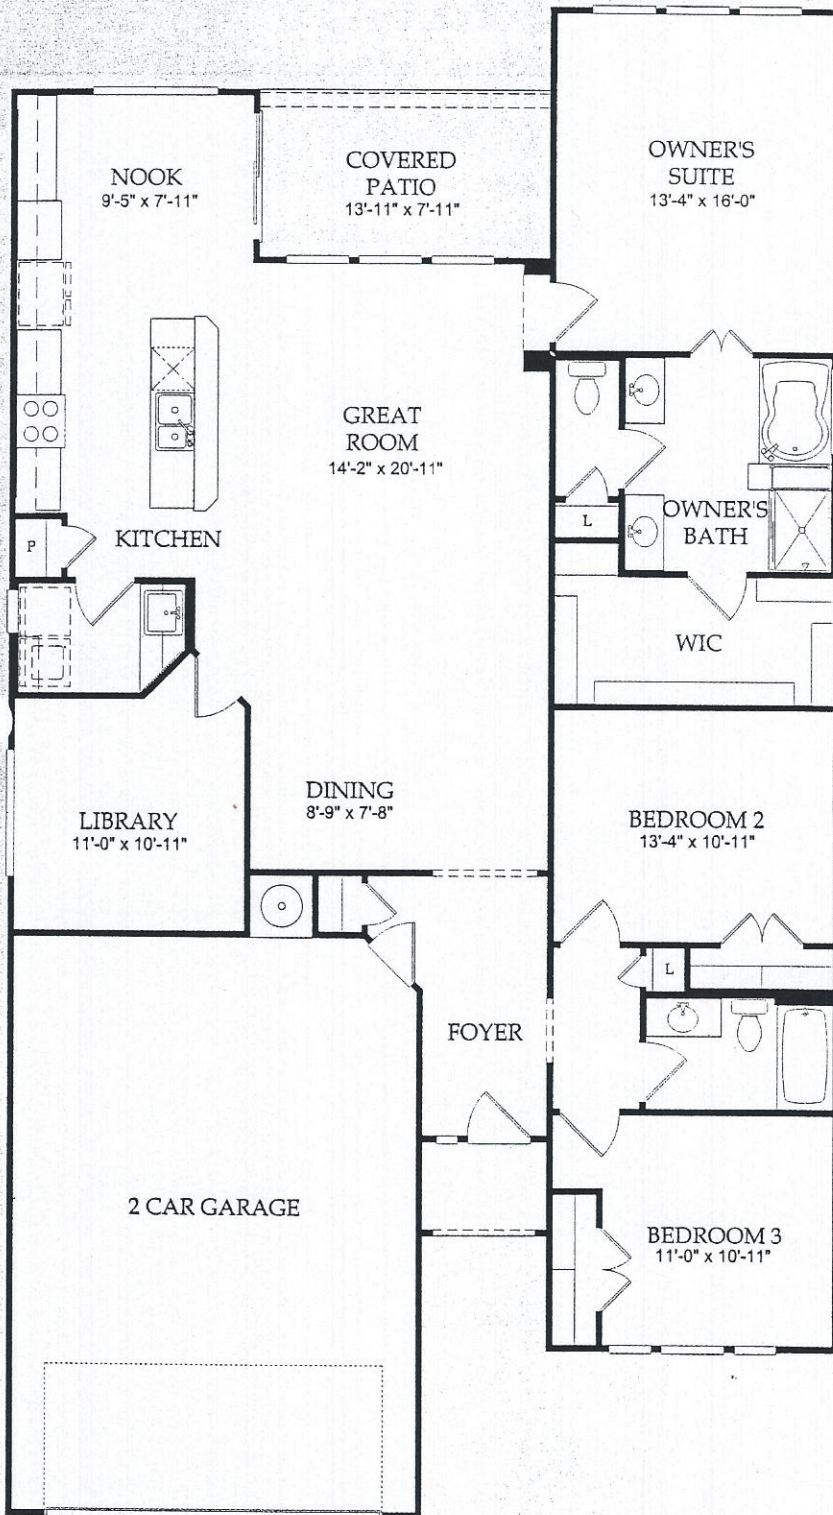

Vernon Hill

Approximate Square Feet: 1,896

A

B

C

D

Due to normal construction tolerances, square footages may vary from those shown on floorplans. Floorplan illustrations are artists' conceptions and are not intended to show specific detailing. Model representations and options subject to change without notice.