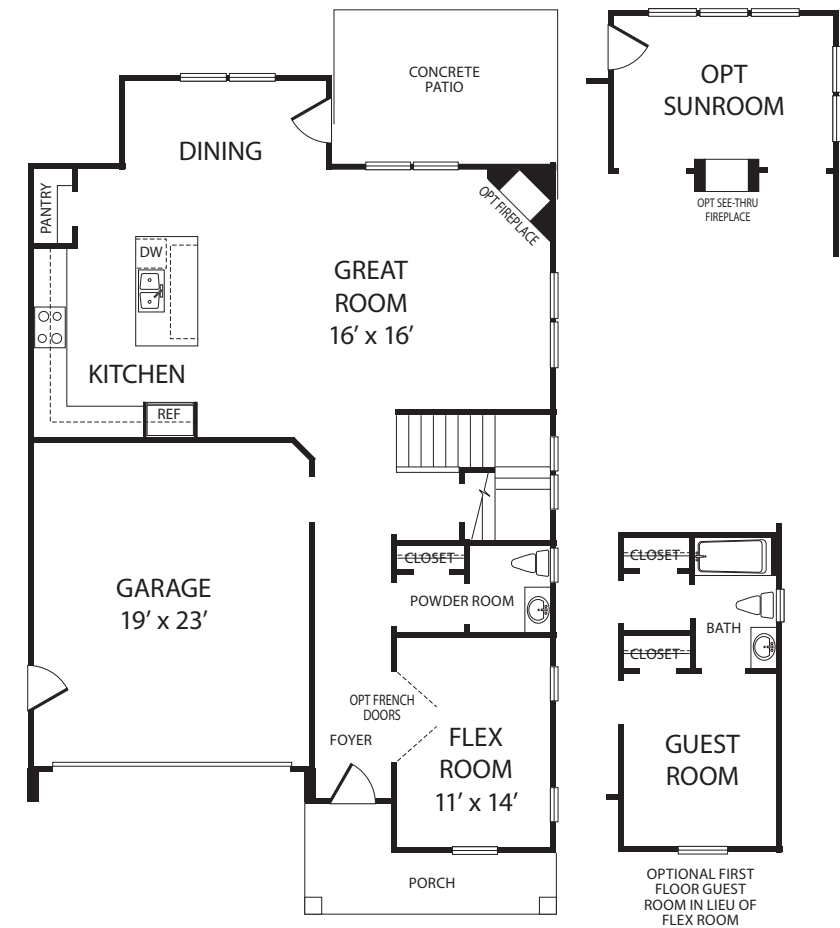

The Chelsea

4-6 Bedrooms ■ 2.5-3 Baths ■ 2424 sq.ft.

Classic

Craftsman

The Chelsea

OPTIONAL UPSTAIRS BEDROOM #5 IN LIEU OF LOFT

Builder reserves the right to change prices, plans, components, and specifications, to withdraw any plan without notice. All illustrations are artist rendered concepts and accuracy is not guaranteed. Extra cost options may be shown in models or in illustrations. Individual homes may differ from the models or from each other depending on field conditions.