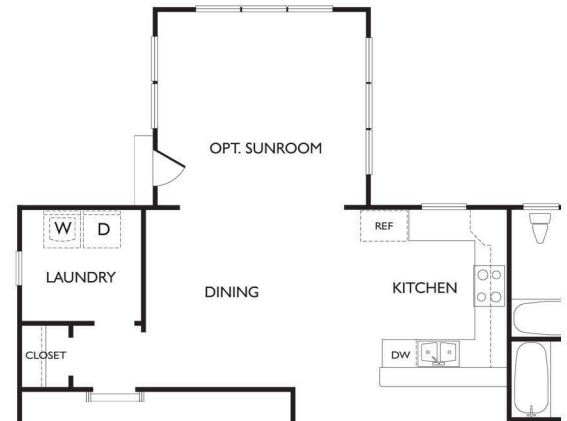

The Fargo II

Model N^o11

Fargo 2 Classic

Fargo 2 Craftsman

First Floor	1,422 sq. ft.	Garage	368 sq. ft.
FROG	368 sq. ft.	Optional Sunroom	224 sq. ft.
Total Heated	1,790 sq. ft.		

First Floor

FROG

Opt. Sunroom