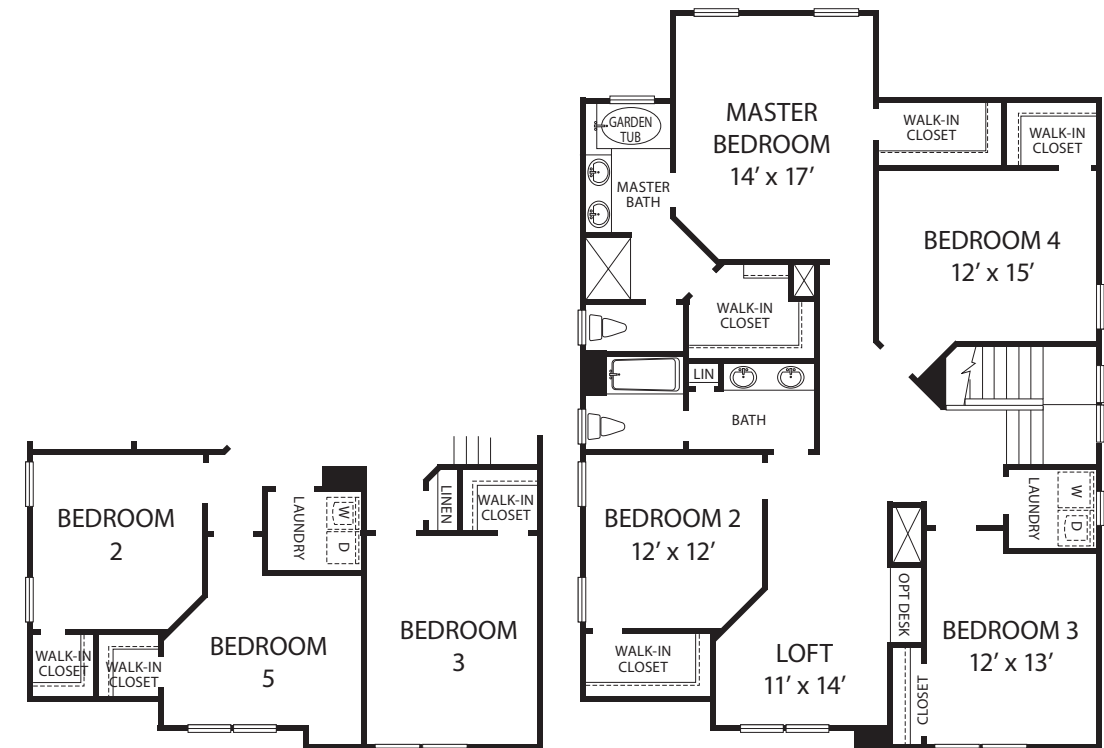

The Chelsea

4-6 Bedrooms ■ 2.5-3 Baths ■ 2424-2574 sq.ft.

Classic

Craftsman

Builder reserves the right to change prices, plans, components, and specifications, to withdraw any plan without notice. All illustrations are artist rendered concepts and accuracy is not guaranteed. Extra cost options may be shown in models or in illustrations. Individual homes may differ from the models or from each other depending on field conditions.

The Chelsea

OPTIONAL UPSTAIRS BEDROOM #5 IN LIEU OF LOFT