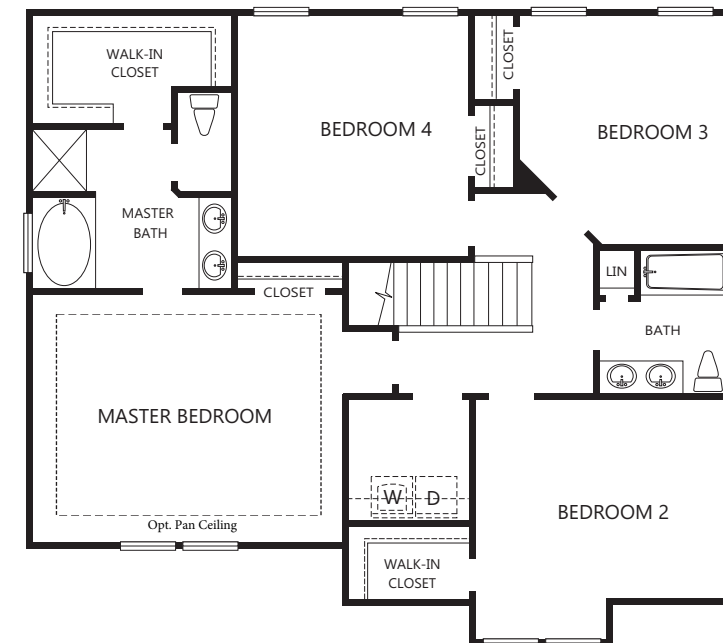

The Warwick 2

5 Bedrooms ■ 3 Baths ■ 2558--2574 sq.ft.

Classic

Craftsman

Builder reserves the right to change prices, plans, components, and specifications, to withdraw any plan without notice. All illustrations are artist rendered concepts and accuracy is not guaranteed. Extra cost options may be shown in models or in illustrations. Individual homes may differ from the models or from each other depending on field conditions.

The Warwick 2

Room dimensions are for reference purpose only, actual dimensions may vary