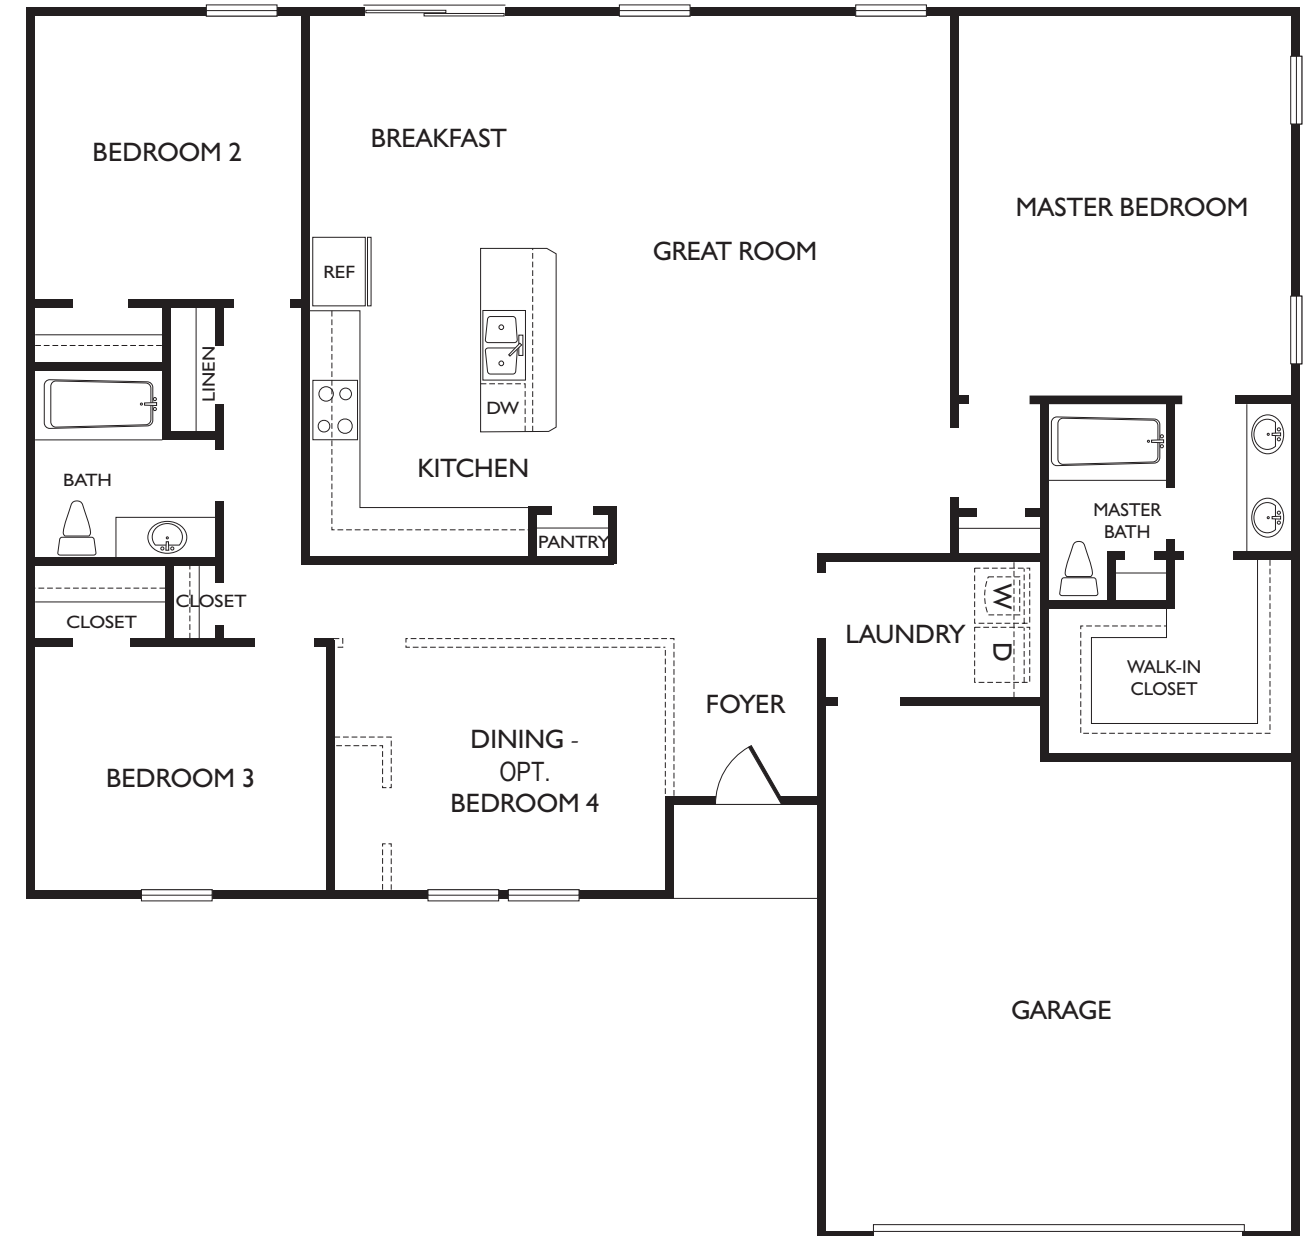

# The Dawson

3-4 Bedrooms ■ 2 Baths ■ 1805 sq.ft.

*Classic*

*Craftsman*

Builder reserves the right to change prices, plans, components, and specifications, to withdraw any plan without notice. All illustrations are artist rendered concepts and accuracy is not guaranteed. Extra cost options may be shown in models or in illustrations. Individual homes may differ from the models or from each other depending on field conditions.

# The Dawson

Room dimensions are for reference purpose only, actual dimensions may vary