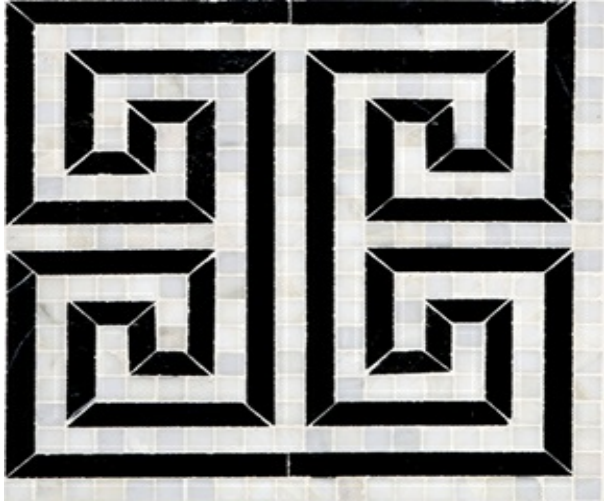

Cosa Marble Co.

Athena Black

Tile Specs

ItmCd-E

ItmCd-W

Cut Price 0

Bundle Price 0

Unit Sq. ft

Description Emperor's Black/Asian Statuary

Please Note:

All product shots are artistic interpretations of actual product. Due to the nature of the printing process, we recommend obtaining physical samples of product for actual color representation.