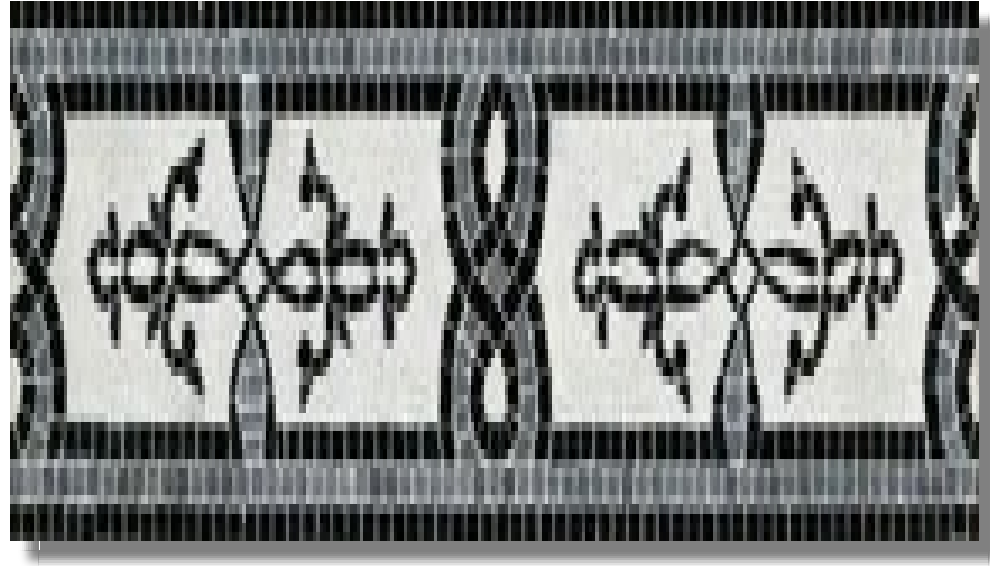

**Cosa Marble Co.**

info@cosamarble.com

www.cosamarble.com

**Cairo 6" x 24"**

Pacific Pewter/Emperor's Black/Snow White

Style: Custom Gallery

---

Product Type: Borders