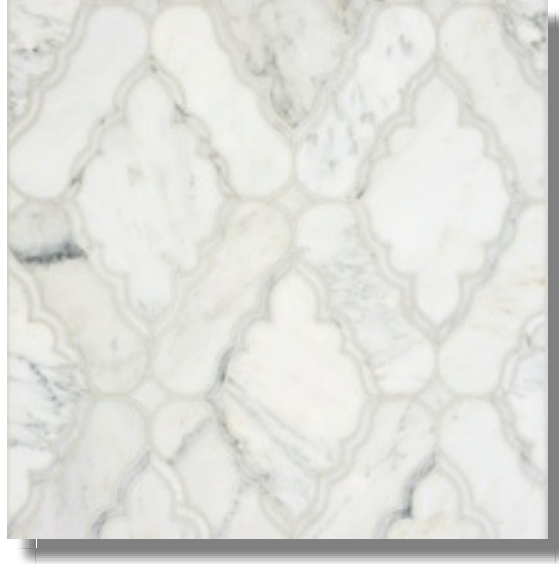

**Cosa Marble Co.**  
info@cosamarble.com  
www.cosamarble.com

**Alexa Asian Statuary**

Asian Statuary

Style: Custom Gallery

---

Product Type: Mosaics

---

New Jersey: Phone (201) 678-9000 Fax (201) 678-2800 1 Donna Drive Wood-Ridge, NJ 07075 California: Phone (818) 364-8800 Fax (818) 364-8600 13040 San Fernando Road Sylmar, CA 91342