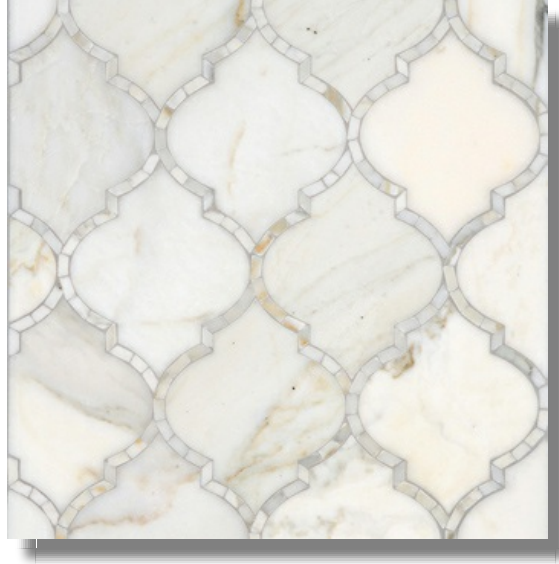

Cosa Marble Co.

info@cosamarble.com

www.cosamarble.com

Zara Deluxe

Calacatta Gold

Style: Custom Gallery

Product Type: Mosaics

New Jersey: Phone (201) 678-9000 Fax (201) 678-2800 1 Donna Drive Wood-Ridge, NJ 07075 California: Phone (818) 364-8800 Fax (818) 364-8600 13040 San Fernando Road Sylmar, CA 91342