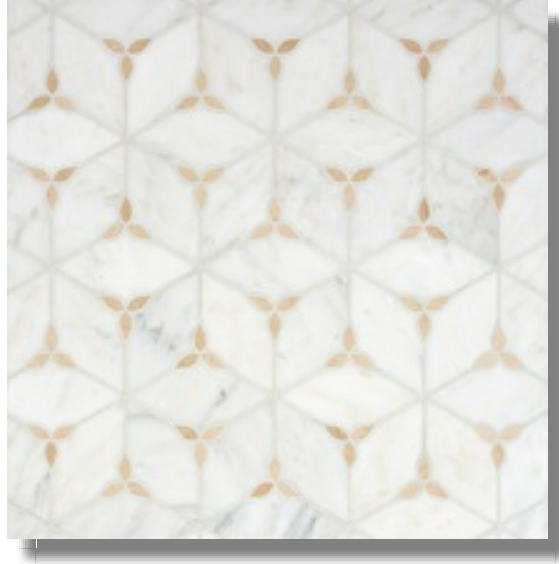

**Cosa Marble Co.**

[info@cosamarble.com](mailto:info@cosamarble.com)

[www.cosamarble.com](http://www.cosamarble.com)

**Kaleido AS/CM**

Asian Statuary Crema Marfil

Style: Custom Gallery

---

Product Type: Floor and Wall Patterns