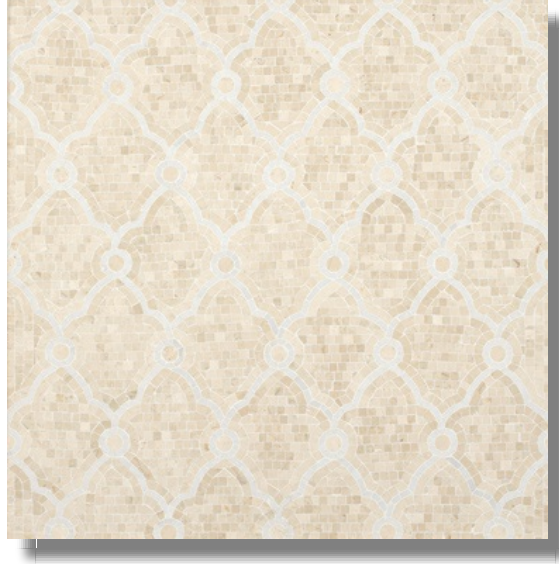

Cosa Marble Co.
info@cosamarble.com
www.cosamarble.com

Minaret Crema 4 SF Shown as concept

Crema Marfil/Snow White

Style: Custom Gallery

Product Type: Floor and Wall Patterns

New Jersey: Phone (201) 678-9000 Fax (201) 678-2800 1 Donna Drive Wood-Ridge, NJ 07075 California: Phone (818) 364-8800 Fax (818) 364-8600 13040 San Fernando Road Sylmar, CA 91342