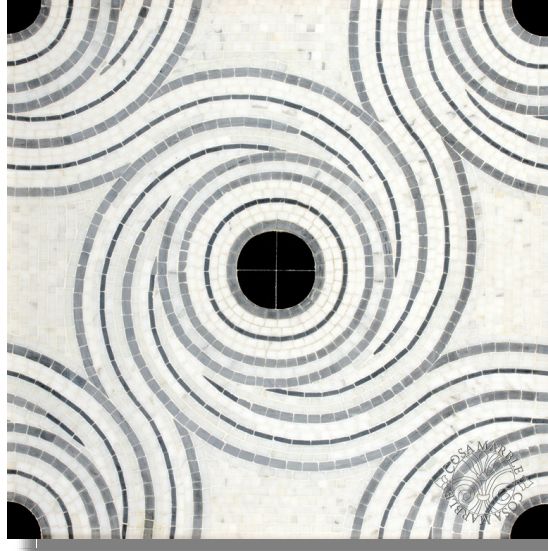

Cosa Marble Co.

info@cosamarble.com

www.cosamarble.com

Roulette Asian Statuary 8 SF Shown as concept

Asian Statuary/Emperor's Black/Bardiglio

Style: Custom Gallery

Product Type: Floor and Wall Patterns

New Jersey: Phone (201) 678-9000 Fax (201) 678-2800 1 Donna Drive Wood-Ridge, NJ 07075 California: Phone (818) 364-8800 Fax (818) 364-8600 13040 San Fernando Road Sylmar, CA 91342