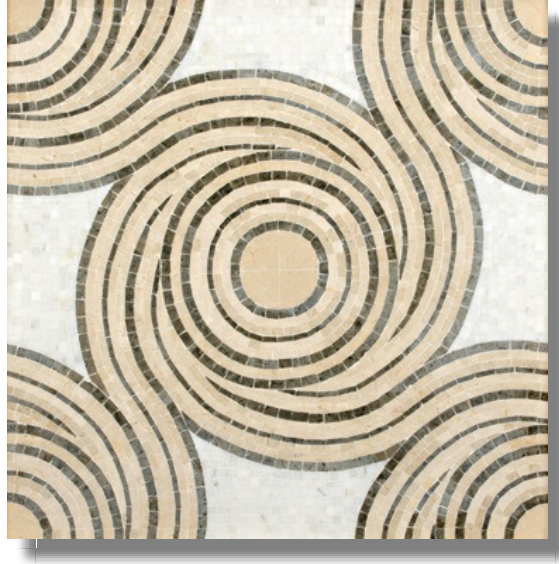

**Cosa Marble Co.**

[info@cosamarble.com](mailto:info@cosamarble.com)

[www.cosamarble.com](http://www.cosamarble.com)

**Roulette Crema 8 SF Shown as concept**

Crema Marfil/Benjamin Gray/Asian Statuary

Style: Custom Gallery