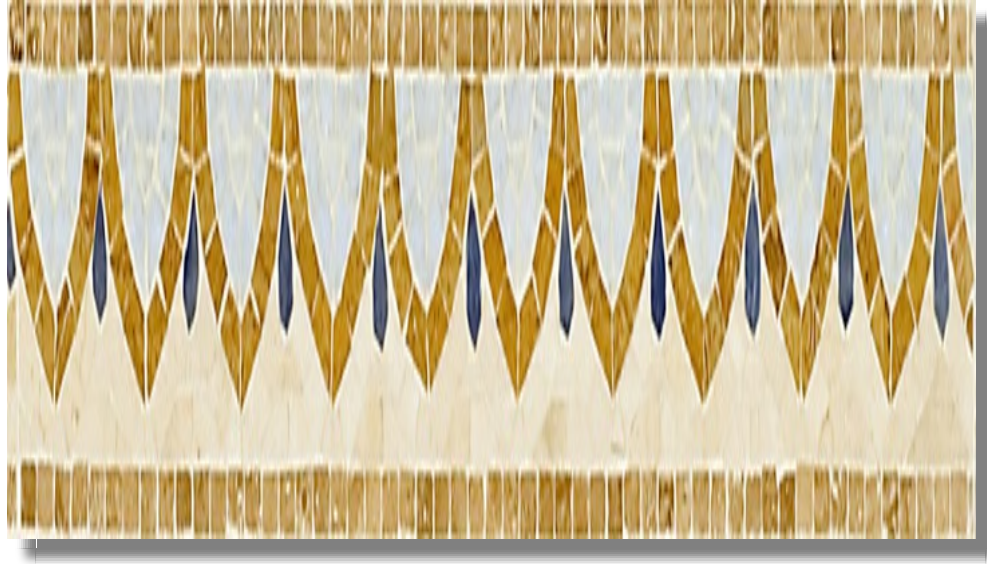

**Cosa Marble Co.**

inf@cosamarble.com

www.cosamarble.com

**Venetian 4 1/2 x 24**

Blue Celeste/Blue Macaubas/Crema Marfil/Giallo Reale/Noce Travertine

Style: Discontinued

---

ItmCd-E: MOSPVENETIANBDR