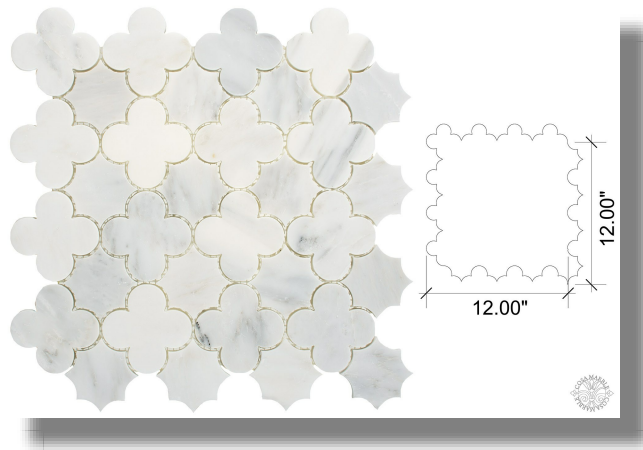

Cosa Marble Co.

info@cosamarble.com

www.cosamarble.com

Alhambra

Asian Statuary

Style: Floors and Wall Patterns

ItmCd-E: WJALHAMBRA

ItmCd-W: WJALHAMBRA

Product Type: Floor and Wall Patterns

Color way: Asian Statuary

Size: 12.00" x 12.00"

Thickness: 3/8"

Coverage per Piece: 1 sf

Weight per Piece: 4.9 lbs

Customization: yes

APPLICATION: