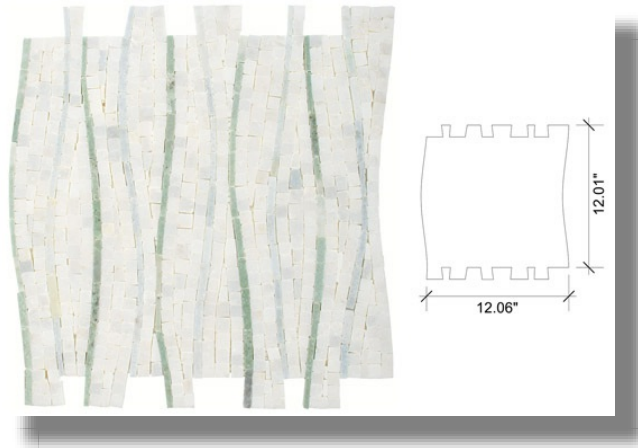

**Cosa Marble Co.**

info@cosamarble.com

www.cosamarble.com

**Angel Falls: AW, BC, MG**

Aurora White, Blue Sky, Ming Green

Style: Floors and Wall Patterns

ItmCd-E: MOSPANGELFALLS

ItmCd-W: MOSPANGELFALLS

Product Type: Floor and Wall Patterns

Color way: Snow White, Blue Sky, Ming Green

Size: 12.036" x 12.01"

Thickness: 3/8"

Coverage per Piece: 1 sf

Weight per Piece: 5.3 lbs

Customization: yes

Case Quantity: yes