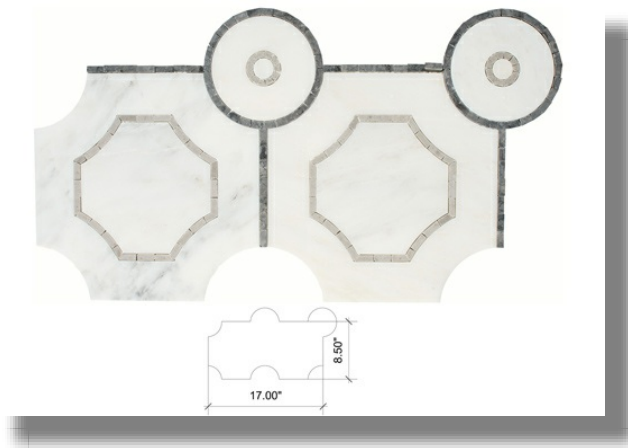

Cosa Marble Co.

info@cosamarble.com

www.cosamarble.com

Bel Aire AS/CDG/CTG

Asian Statuary/Cinderella Gray/Cartier Gray

Style: Floors and Wall Patterns

ItmCd-E: WJBELAIREASCDG

ItmCd-W: WJBELAIREASCDG

Product Type: Floor and Wall Patterns

Color way: Asian Statuary/Cinderella Gray/Cartier Gray

Size: 17.00" x 8.50"

Thickness: 3/8"

Coverage per Piece: 1 sf

Weight per Piece: 5.65 lbs

Customization: yes

Case Quantity: n/a