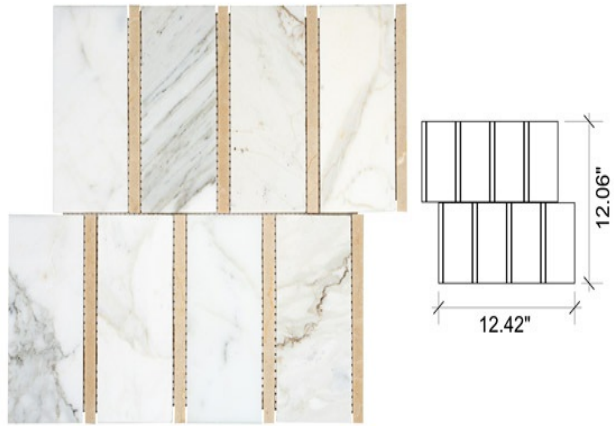

Cosa Marble Co.

info@cosamarble.com

www.cosamarble.com

Boston Bricks Calacatta Gold

Calacatta Gold/Crema Marfil

Style: Floors and Wall Patterns

ItmCd-E: MOSPBOSTONBRCG

ItmCd-W: MOSPBOSTONBRCG

Product Type: Floor and Wall Patterns

Color way: Calacatta Gold/Crema Marfil

Size: 12.42 x 12.06

Thickness: 3/8"

Coverage per Piece: 1 sf

Weight per Piece: 4.90 lbs

Customization: yes

Case Quantity: n/a