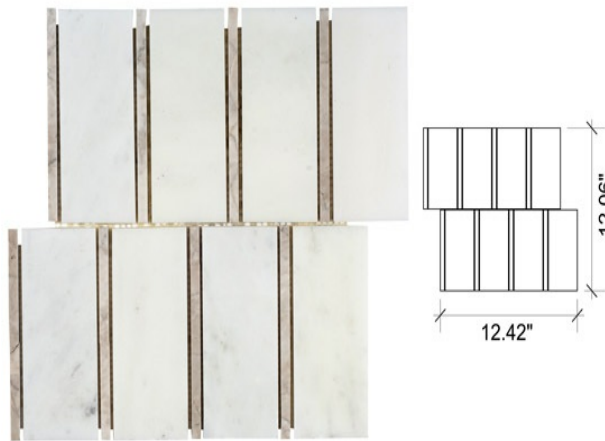

## Boston Bricks Statuary

Asian Statuary/Pacific Pewter

Style: Floors and Wall Patterns

ItmCd-E: MOSPBOSTONBRST

ItmCd-W: MOSPBOSTONBRST

Product Type: Floor and Wall Patterns

Color way: Asian Statuary/Pacific Pewter

Size: 12.42" x 12.06"

Thickness: 3/8"

Coverage per Piece: 1 sf

Weight per Piece: 4.90 lbs

Customization: yes

Case Quantity: n/a