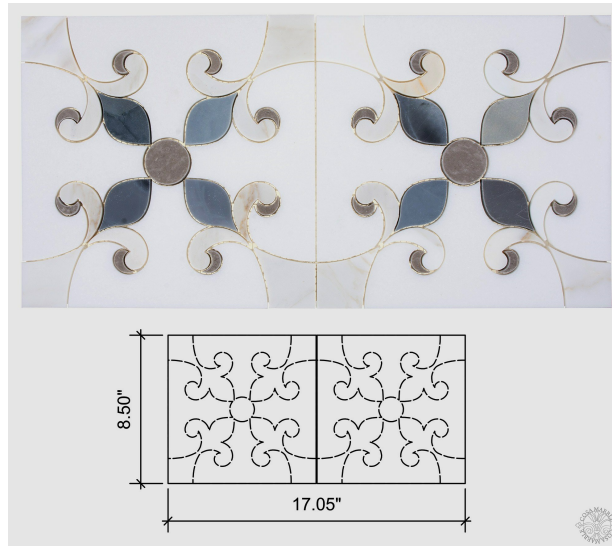

Cosa Marble Co.

info@cosamarble.com

www.cosamarble.com

Chateau: TW, CDG, CG, MB

Thassos White, Cinderella Gray, Calacatta Gold, Montauk Blue.

Style: Floors and Wall Patterns

ItmCd-E: WJCHATEAU

ItmCd-W: WJCHATEAU

Product Type: Floor and Wall Patterns

Color way: Thassos White, Cinderella Gray, Calacatta Gold, Montauk Blue. 1

Size: 8.5" x 17.05"

Thickness: 3/8"

Coverage per Piece: 1 SF per sheet

Weight per Piece: 5.8 lbs.