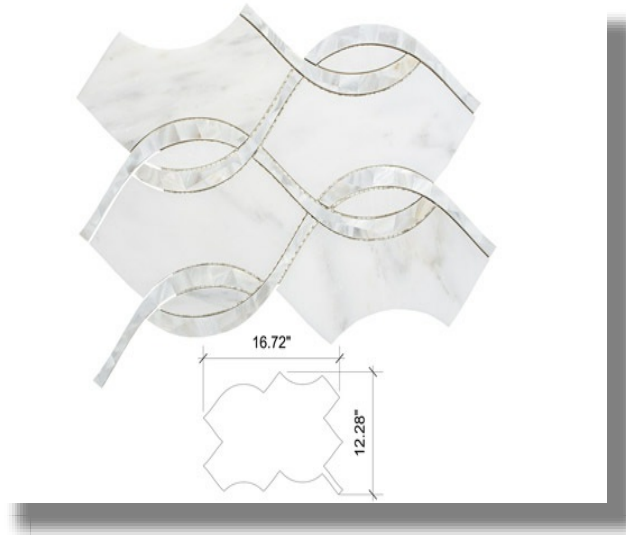

**Cosa Marble Co.**

info@cosamarble.com

www.cosamarble.com

**Estrella AS/MOP Interior: walls/low traffic floors**

Asian Statuary/Mother Of Pearl

Style: Floors and Wall Patterns

ItmCd-E: WJESTRELLAAS

ItmCd-W: WJESTRELLAAS

Product Type: Floor and Wall Patterns

Color way: Asian Statuary/Mother Of Pearl

Size: 16.72" x 12.28"

Thickness: 3/8"

Coverage per Piece: 1 sf

Weight per Piece: 4.45 lbs

Customization: yes

Case Quantity: n/a