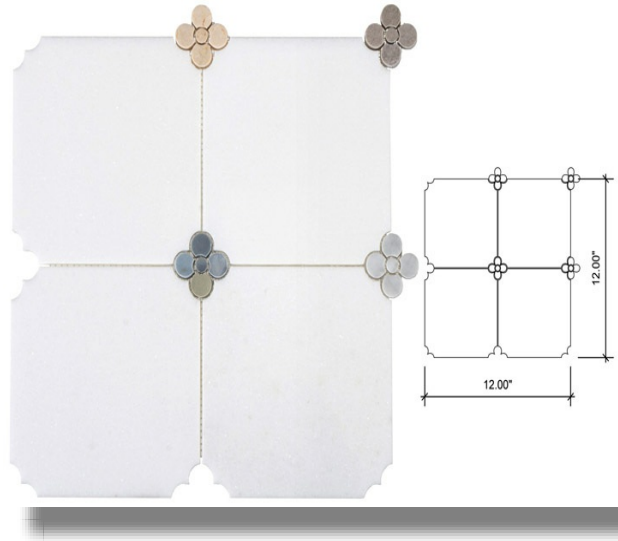

Cosa Marble Co.

info@cosamarble.com

www.cosamarble.com

Figaro Thassos White: TW, MB, CW, CDG, CM

Thassos White, Montauk Blue, Carrara White, Cinderealla Gray, Crema Marfil

Style: Floors and Wall Patterns

ItmCd-E: WJFIGAROTW

ItmCd-W: WJFIGAROTW

Product Type: Floor and Wall Patterns

Color way: Thassos White, Montauk Blue, Carrara White, Cinderealla Gray, Crema Marfil

Size: 12.00" x 12.00"

Thickness: 3/8"

Coverage per Piece: 1 sf

Weight per Piece: 5.8 lbs

Customization: yes

Case Quantity: n/a

APPLICATION:

INTERIOR FLOOR: YES

INTERIOR WALL: YES

EXTERIOR FLOOR: YES, NON FREEZE THAW

SHOWER FLOOR: YES

SHOWER WALL: YES