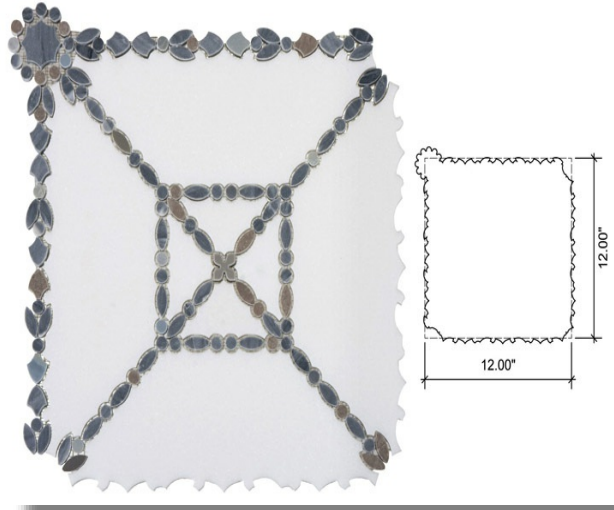

**Cosa Marble Co.**

info@cosamarble.com

www.cosamarble.com

**Filigree Cinderella Gray: TW Honed, BD,  
CDG, MB**

Thassos White Honed, Bardiglio Dark, Cinderella Gray,  
Montauk Blue

Style: Floors and Wall Patterns

ItmCd-E: WJFILIGREECDG

ItmCd-W: WJFILIGREECDG

Product Type: Floor and Wall Patterns

Color way: Thassos White Honed, Bardiglio Dark,  
Cinderella Gray, Montauk Blue

Size: 12.00" x 12.00"

Thickness: 3/8"

Coverage per Piece: 1 sf

Weight per Piece: 5.8 lbs

Customization: yes

Case Quantity: n/a

**APPLICATION:**

INTERIOR FLOOR: YES

INTERIOR WALL: YES

EXTERIOR FLOOR: YES, NON FREEZE THAW

SHOWER FLOOR: YES