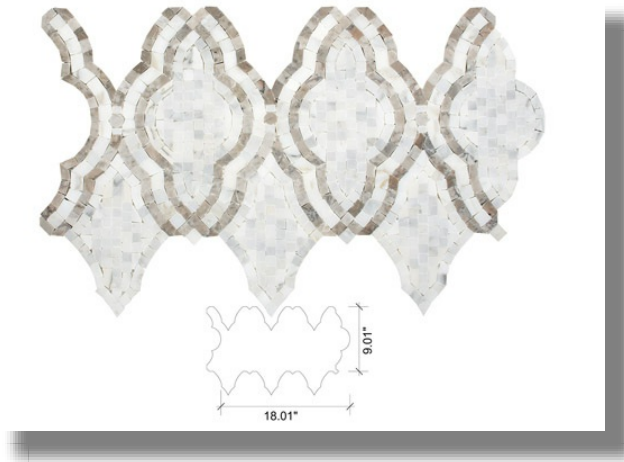

Cosa Marble Co.

info@cosamarble.com

www.cosamarble.com

Fontana

Asian Statuary/Pacific Pewter

Style: Floors and Wall Patterns

ItemCd-E: MOSPFONTANASTAT

ItemCd-W: MOSPFONTANASTAT

Product Type: Floor and Wall Patterns

Color way: Asian Statuary/Pacific Pewter

Size: 18.01" x 9.01"

Thickness: 3/8"

Coverage per Piece: 1 sf

Weight per Piece: 5.75 lbs

Customization: yes

Case Quantity: n/a