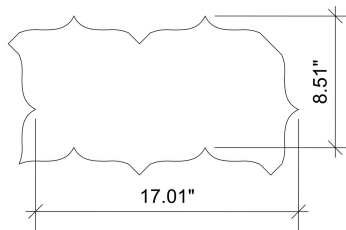

Cosa Marble Co.

info@cosamarble.com

www.cosamarble.com