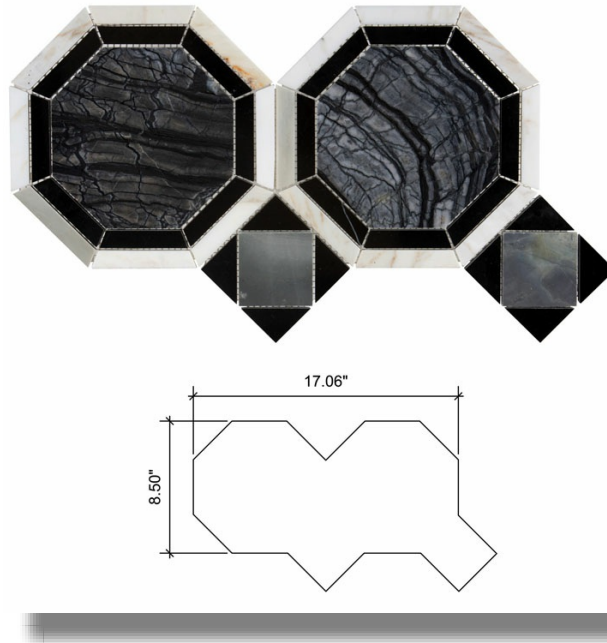

Cosa Marble Co.

info@cosamarble.com

www.cosamarble.com

Gatsby Black Forest: BF, MB, CG, EB

Black Forest, Montauk Blue, Calacatta Gold, Emperor's Black

Style: Floors and Wall Patterns

ItmCd-E: WJGATSBYBF

ItmCd-W: WJGATSBYBF

Product Type: Floor and Wall Patterns

Color way: Black Forest, Montauk Blue, Calacatta Gold, Emperor's Black

Size: 17.06" x 8.50"

Thickness: 3/8"

Coverage per Piece: 1 sf

Weight per Piece: 5.8 lbs

Customization: yes