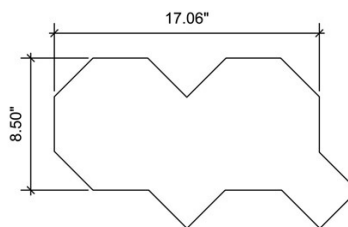

Cosa Marble Co.

info@cosamarble.com

www.cosamarble.com