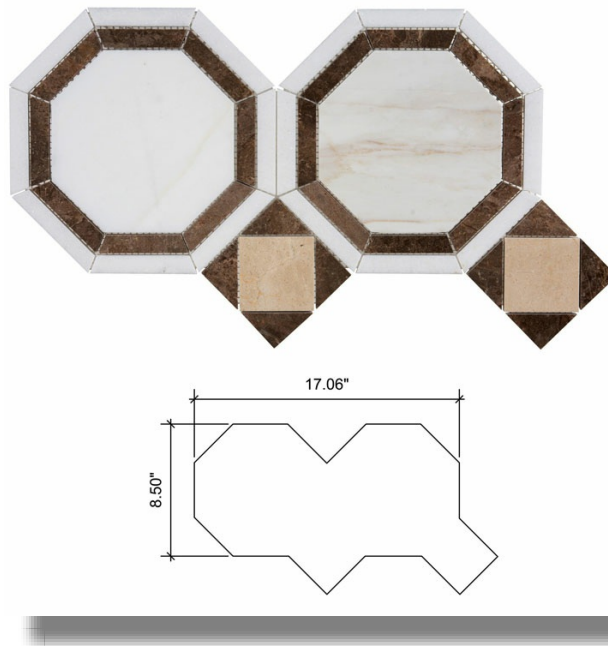

Cosa Marble Co.

info@cosamarble.com

www.cosamarble.com

Gatsby Calacatta Gold: CG, CM, TW, DG

Calacatta Gold, Crema Marfil, Thassos White, Dorian Gray

Style: Floors and Wall Patterns

ItmCd-E: WJGATSBYCG

ItmCd-W: WJGATSBYCG

Product Type: Floor and Wall Patterns

Color way: Calacatta Gold, Crema Marfil, Thassos White, Dorian Gray

Size: 17.06" x 8.50"

Thickness: 3/8"

Coverage per Piece: 1 sf

Weight per Piece: 5.8 lbs

Customization: yes