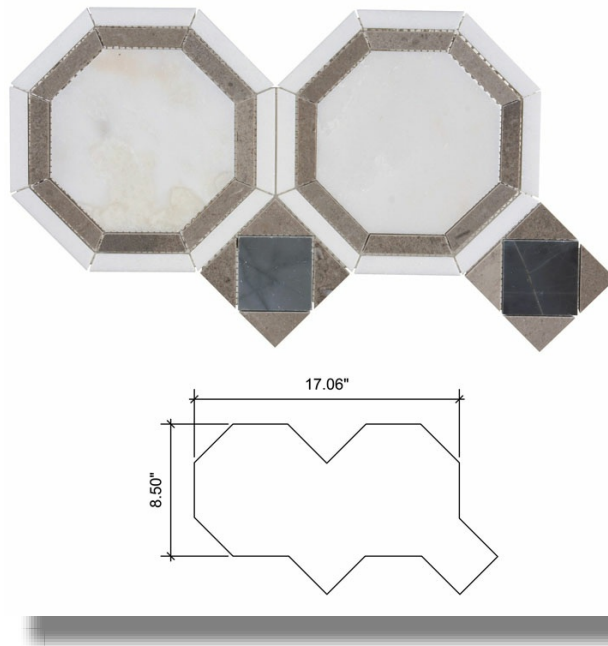

Cosa Marble Co.

info@cosamarble.com

www.cosamarble.com

Gatsby Mystery White: MW, MB, TW, CDG

Mystery White, Montauk Blue, Thassos White, Cinderella Gray. 1 SF per sheet

Style: Floors and Wall Patterns

ItmCd-E: WJGATSBYMW

ItmCd-W: WJGATSBYMW

Product Type: Floor and Wall Patterns

Size: 17.06" x 8.50"

Thickness: 3/8"

Coverage per Piece: 1 sf

Weight per Piece: 5.8 lbs

Customization: yes

Case Quantity: n/a