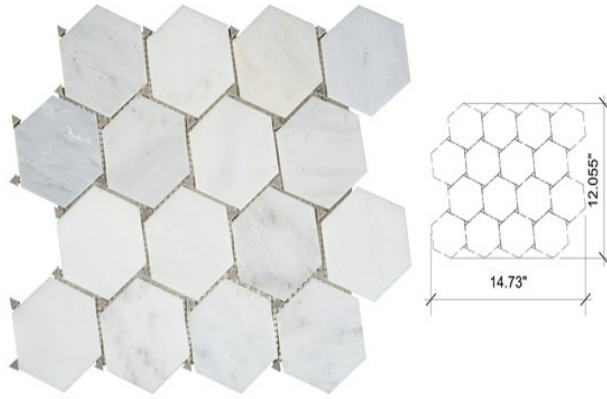

Cosa Marble Co.

info@cosamarble.com

www.cosamarble.com

Honey Comb AS Honed/ AS Dark Polished

Asian Statuary Honed/ Asian Statuary Dark Polished

Style: Floors and Wall Patterns

ItmCd-E: MOSPHONEYAS

ItmCd-W: MOSPHONEYAS

Product Type: Floor and Wall Patterns

Color way: Asian Statuary Honed/ Asian Statuary
Dark Polished

Size: 14.69" x 9.96"

Thickness: 3/8"

Coverage per Piece: 1 sf

Weight per Piece: 6.00 lbs

Customization: yes