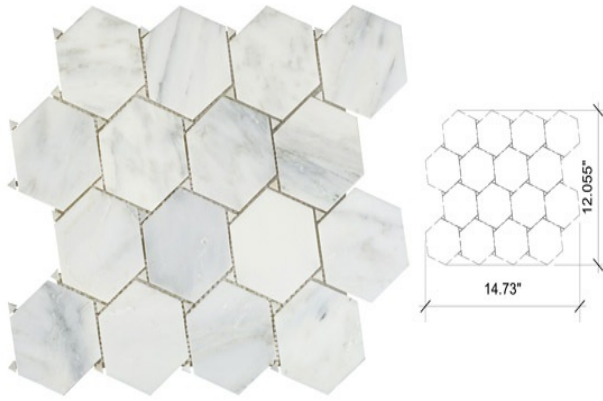

Cosa Marble Co.

info@cosamarble.com

www.cosamarble.com

Honey Comb AS/CDG Honed

Asian Statuary Honed/Cinderella Gray honed

Style: Floors and Wall Patterns

ItmCd-E: MOSPHONEYASCDG

ItmCd-W: MOSPHONEYASCDG

Product Type: Floor and Wall Patterns

Color way: Asian Statuary Honed/Cinderella Gray honed

Size: 14.73" x 12.055"

Thickness: 3/8"

Coverage per Piece: 1 sf

Weight per Piece: 6.05 lbs

Customization: yes

Case Quantity: n/a