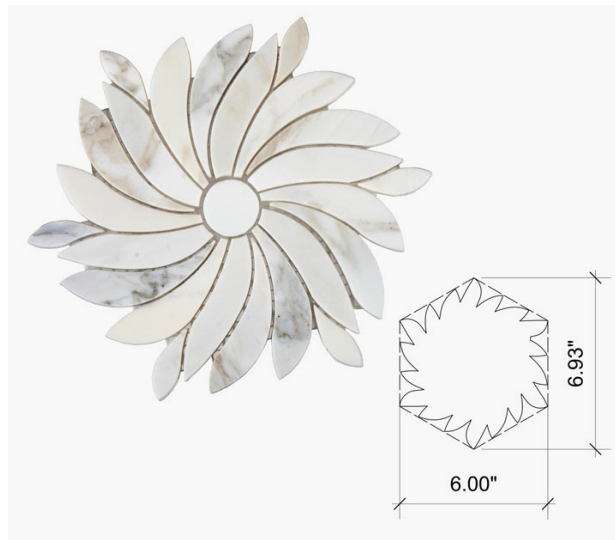

Cosa Marble Co.

info@cosamarble.com

www.cosamarble.com

Limelight: Calacatta Gold

Calacatta Gold

Style: Floors and Wall Patterns

ItmCd-E: WJLIMELIGHTCG

ItmCd-W: WJLIMELIGHTCG

Product Type: Floor and Wall Patterns

Color way: Calacatta Gold

Size: 6 X 6.93"

Thickness: 3/8"

Coverage per Piece: .22 SF

Weight per Piece: 1.2 LBS

Customization: yes

Case Quantity: n/a